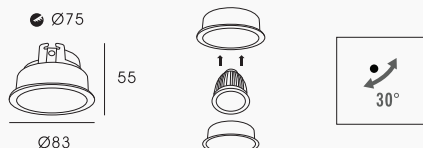

TECHNICAL DATASHEET

RECESSED SPOT HOLDER PROLIGHT+ IN ALUMINUM

DESCRIPTION :

Recessed round spot holder compatible with GU10 or MR16 LED bulbs. This type of orientable spot-light offers a very design look in your interior, either in the living room, kitchen, bedroom, hallway, stairs or professional spaces such as shops and offices. You can equip the spotlight with a GU10 bulb of the power of your choice, which must respect the standard dimension.

INSTALLING :

- 1 Drill the ceiling
- 2 Place the the support in the drilling diametre ceiling
- 3 Fold the wings back onto the ceiling.
- 4 Clip the bulb into the spot holder

ITEM

FEATURES

SKU	PRYC546A1622
COLOR	black I white
Material	Aluminum
Size	φ83×H55
Cut-out	φ75
Bulb	GU10 I MR16
Functionality	Orientable
Instal	recessed
Application	Residential I Commercial I Administrative & Office
certificate	CCC, CE, RoHS, SAA, SASO

SPOT HOLDER :

1 WHITE

1 BLACK