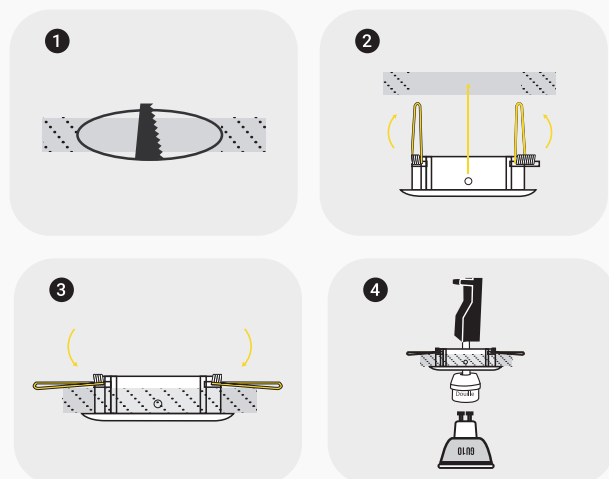

TECHNICAL DATASHEET

RECESSED SPOT HOLDER PROLIGHT+ IN ALUMINUM

DESCRIPTION :

Recessed round spot holder compatible with GU10 or MR16 LED bulbs. This type of orientable spot-light offers a very design look in your interior, either in the living room, kitchen, bedroom, hallway, stairs or professional spaces such as shops and offices. You can equip the spotlight with a GU10 bulb of the power of your choice, which must respect the standard dimension.

INSTALLING :

- 1 Drill the ceiling
- 2 Place the the support in the drilling diametre ceiling
- 3 Fold the wings back onto the ceiling.
- 4 Clip the bulb into the spot holder

ITEM

FEATURES

SKU	PRYC546A1622
COLOR	black I white
Material	Aluminum
Size	φ83×H55
Cut-out	φ75
Bulb	GU10 I MR16
Functionality	Orientable
Instal	recessed
Application	Residential I Commercial I Administrative & Office
certificate	CCC, CE, RoHS, SAA, SASO

SPOT HOLDER :

1 WHITE

1 BLACK