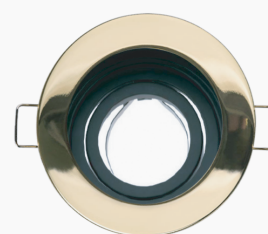

TECHNICAL DATASHEET

RECESSED SPOT HOLDER PROLIGHT+ IN ALUMINUM

DESCRIPTION :

Recessed round spot holder compatible with GU10 or MR16 LED bulbs. This type of orientable spotlight offers a very design look in your interior, either in the living room, kitchen, bedroom, hallway, stairs or professional spaces such as shops and offices. You can equip the spotlight with a GU10 bulb of the power of your choice, which must respect the standard dimension.

INSTALLING :

- 1 Drill the ceiling
- 2 Place the the support in the drilling diametre ceiling
- 3 Fold the wings back onto the ceiling.
- 4 Clip the bulb into the spot holder

ITEM

FEATURES

SKU	PRYC134A1622
COLOR	White & black Gold & black
Material	Aluminum
Size	φ100×H40
Cut-out	φ90
Bulb	GU10 MR16
Functionality	Orientable
Instal	recessed
Application	Residential Commercial Administrative & Office
certificate	CCC, CE, RoHS, SAA, SASO

SPOT HOLDER :

1 WHITE & BLACK

2 GOLD & BLACK