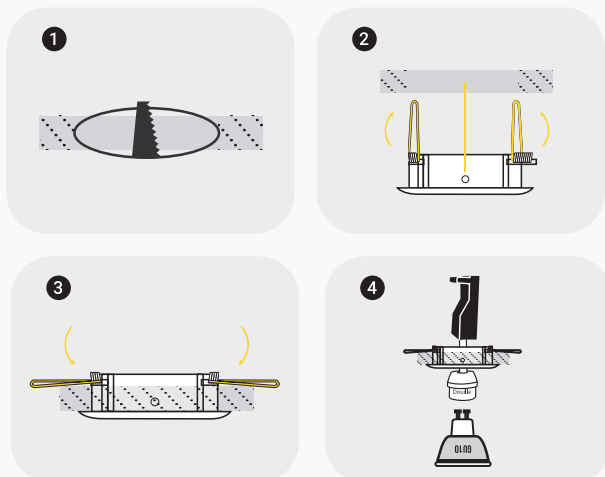

TECHNICAL DATASHEET

RECESSED SPOT HOLDER PROLIGHT+ IN ALUMINUM

DESCRIPTION :

Recessed round spot holder compatible with GU10 or MR16 LED bulbs. This type of orientable spotlight offers a very design look in your interior, either in the living room, kitchen, bedroom, hallway, stairs or professional spaces such as shops and offices. You can equip the spotlight with a GU10 bulb of the power of your choice, which must respect the standard dimension.

INSTALLING :

- 1 Drill the ceiling
- 2 Place the the support in the drilling diametre ceiling
- 3 Fold the wings back onto the ceiling.
- 4 Clip the bulb into the spot holder

ITEM

FEATURES

SKU	PRYC134A1622
COLOR	White & black Gold & black
Material	Aluminum
Size	φ100×H40
Cut-out	φ90
Bulb	GU10 MR16
Functionality	Orientable
Instal	recessed
Application	Residential Commercial Administrative & Office
certificate	CCC, CE, RoHS, SAA, SASO

SPOT HOLDER :

1 WHITE & BLACK

2 GOLD & BLACK