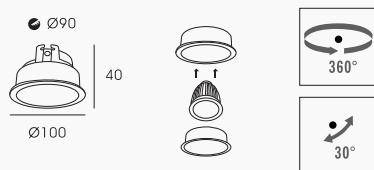

TECHNICAL DATASHEET

RECESSED SPOT HOLDER PROLIGHT+ IN ALUMINUM

DESCRIPTION :

Recessed round spot holder compatible with GU10 or MR16 LED bulbs. This type of orientable spotlight offers a very design look in your interior, either in the living room, kitchen, bedroom, hallway, stairs or professional spaces such as shops and offices. You can equip the spotlight with a GU10 bulb of the power of your choice, which must respect the standard dimension.

INSTALLING :

- 1 Drill the ceiling
- 2 Place the the support in the drilling diametre ceiling
- 3 Fold the wings back onto the ceiling.
- 4 Clip the bulb into the spot holder

ITEM

FEATURES

SKU	PRYC134A1622
COLOR	White & black Gold & black
Material	Aluminum
Size	φ100×H40
Cut-out	φ90
Bulb	GU10 MR16
Functionality	Orientable
Instal	recessed
Application	Residential Commercial Administrative & Office
certificate	CCC, CE, RoHS, SAA, SASO

SPOT HOLDER :

1 WHITE & BLACK

2 GOLD & BLACK