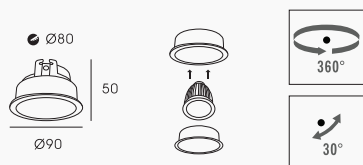

#### DESCRIPTION :

Recessed round spot holder compatible with GU10 or MR16 LED bulbs. This type of orientable spotlight offers a very design look in your interior, either in the living room, kitchen, bedroom, hallway, stairs or professional spaces such as shops and offices. You can equip the spotlight with a GU10 bulb of the power of your choice, which must respect the standard dimension.

#### FEATURES

ITEM	FEATURES
SKU	PRYC427A1622
COLOR	White   black
Material	Aluminum
Size	φ90 × H50
Cut-out	φ80
Bulb	GU10   MR16
Functionality	Orientable
Instal	recessed
Application	Residential   Commercial   Administrative & Office
certificate	CCC, CE, RoHS, SAA, SASO