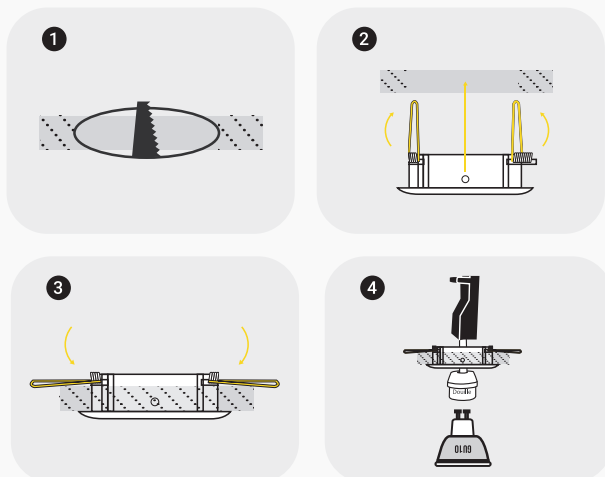

### RECESSED SPOT HOLDER PROLIGHT+ IN ALUMINUM

#### DESCRIPTION :

Recessed round spot holder compatible with GU10 or MR16 LED bulbs. This type of orientable spotlight offers a very design look in your interior, either in the living room, kitchen, bedroom, hallway, stairs or professional spaces such as shops and offices. You can equip the spotlight with a GU10 bulb of the power of your choice, which must respect the standard dimension.

#### INSTALLING :

- 1 Drill the ceiling
- 2 Place the the support in the drilling diametre ceiling
- 3 Fold the wings back onto the ceiling.
- 4 Clip the bulb into the spot holder