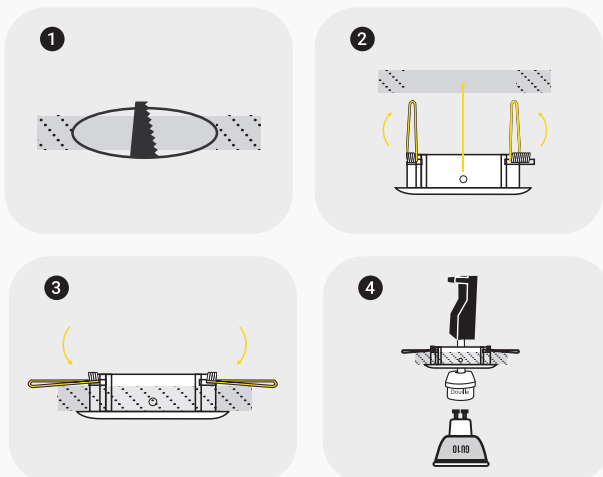

### RECESSED SPOT HOLDER PROLIGHT+ IN ALUMINUM

#### DESCRIPTION :

Recessed round spot holder compatible with GU10 or MR16 LED bulbs. This type of orientable spot-light offers a very design look in your interior, either in the living room, kitchen, bedroom, hallway, stairs or professional spaces such as shops and offices. You can equip the spotlight with a GU10 bulb of the power of your choice, which must respect the standard dimension.

#### INSTALLING :

- 1 Drill the ceiling
- 2 Place the the support in the drilling diametre ceiling
- 3 Fold the wings back onto the ceiling.
- 4 Clip the bulb into the spot holder