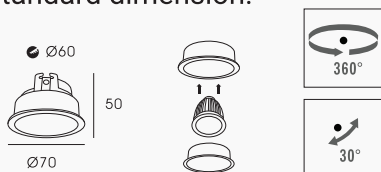

#### DESCRIPTION :

Recessed round spot holder compatible with GU10 or MR16 LED bulbs. This type of orientable spot-light offers a very design look in your interior, either in the living room, kitchen, bedroom, hallway, stairs or professional spaces such as shops and offices. You can equip the spotlight with a GU10 bulb of the power of your choice, which must respect the standard dimension.

#### FEATURES

SKU	PRYC377A1122
COLOR	White & Rose Gold
Material	Aluminum
Size	φ70 × H50
Cut-out	φ60
Bulb	GU10 I MR16
Functionality	Orientable
Instal	recessed
Application	Residential I Commercial I Administrative & Office
certificate	CCC, CE, RoHS, SAA, SASO