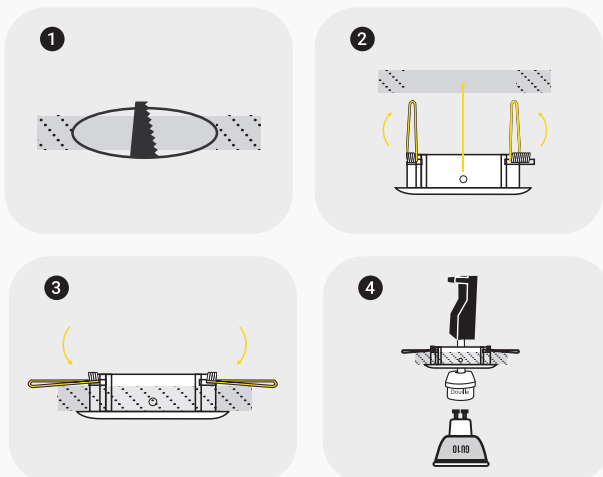

TECHNICAL DATASHEET

RECESSED SPOT HOLDER PROLIGHT+ IN ALUMINUM

DESCRIPTION :

Recessed round spot holder compatible with GU10 or MR16 LED bulbs. This type of orientable spot-light offers a very design look in your interior, either in the living room, kitchen, bedroom, hallway, stairs or professional spaces such as shops and offices. You can equip the spotlight with a GU10 bulb of the power of your choice, which must respect the standard dimension.

INSTALLING :

- 1 Drill the ceiling
- 2 Place the the support in the drilling diametre ceiling
- 3 Fold the wings back onto the ceiling.
- 4 Clip the bulb into the spot holder

ITEM

FEATURES

SKU	PRYC448A1622
COLOR	black
Material	Aluminum
Size	φ93×H30
Cut-out	φ75
Bulb	GU10 I MR16
Functionality	Orientable
Instal	recessed
Application	Residential I Commercial I Administrative & Office
certificate	CCC, CE, RoHS, SAA, SASO

SPOT HOLDER :

1 BLACK