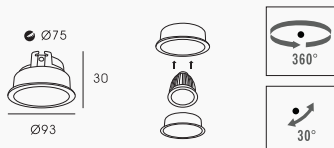

TECHNICAL DATASHEET

RECESSED SPOT HOLDER PROLIGHT+ IN ALUMINUM

DESCRIPTION :

Recessed round spot holder compatible with GU10 or MR16 LED bulbs. This type of orientable spot-light offers a very design look in your interior, either in the living room, kitchen, bedroom, hallway, stairs or professional spaces such as shops and offices. You can equip the spotlight with a GU10 bulb of the power of your choice, which must respect the standard dimension.

INSTALLING :

- 1 Drill the ceiling
- 2 Place the the support in the drilling diametre ceiling
- 3 Fold the wings back onto the ceiling.
- 4 Clip the bulb into the spot holder

ITEM

FEATURES

SKU	PRYC448A1622
COLOR	black
Material	Aluminum
Size	φ93×H30
Cut-out	φ75
Bulb	GU10 I MR16
Functionality	Orientable
Instal	recessed
Application	Residential I Commercial I Administrative & Office
certificate	CCC, CE, RoHS, SAA, SASO

SPOT HOLDER :

1 BLACK