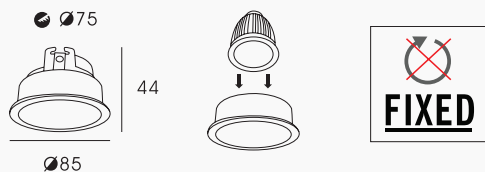

TECHNICAL DATASHEET

RECESSED SPOT HOLDER PROLIGHTPLUS IN ALUMINUM

DESCRIPTION :

Recessed spot holder compatible with GU10 or MR16 LED bulbs. This type of fixed spotlight offers a very design look in your interior, either in the living room, kitchen, bedroom, hallway, stairs or professional spaces such as shops and offices. You can equip the spotlight with a GU10 bulb of the power of your choice, which must respect the standard dimension.

INSTALLING :

- 1 Drill the ceiling
- 2 Place the the support in the drilling diame-
tre ceiling
- 3 Fold the wings back onto the ceiling.
- 4 Clip the bulb into the spot holder

ITEM	FEATURES
SKU	PRYC509A1622
COLOR	Black White
Material	Aluminum
Size	φ85×H44
Cut-out	φ75
Bulb	GU10 MR16
Functionality	Fixed
Instal	recessed
Application	Residential Commercial Administrative & Office
certificate	CCC, CE, RoHS, SAA, SASO

SPOT HOLDER :

1 WHITE

2 BLACK