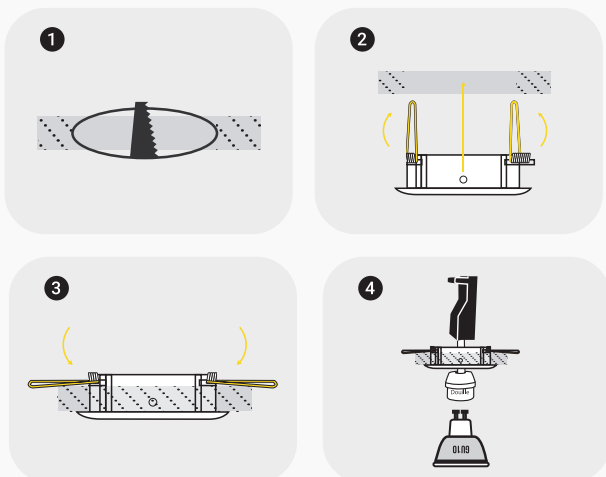

TECHNICAL DATASHEET

RECESSED SPOT HOLDER PROLIGHTPLUS IN ALUMINUM

DESCRIPTION :

Recessed spot holder compatible with GU10 or MR16 LED bulbs. This type of fixed spotlight offers a very design look in your interior, either in the living room, kitchen, bedroom, hallway, stairs or professional spaces such as shops and offices. You can equip the spotlight with a GU10 bulb of the power of your choice, which must respect the standard dimension.

INSTALLING :

- 1 Drill the ceiling
- 2 Place the the support in the drilling diame-
tre ceiling
- 3 Fold the wings back onto the ceiling.
- 4 Clip the bulb into the spot holder

ITEM	FEATURES
SKU	PRYC509A1622
COLOR	Black White
Material	Aluminum
Size	φ85×H44
Cut-out	φ75
Bulb	GU10 MR16
Functionality	Fixed
Instal	recessed
Application	Residential Commercial Administrative & Office
certificate	CCC, CE, RoHS, SAA, SASO

SPOT HOLDER :

1 WHITE

2 BLACK