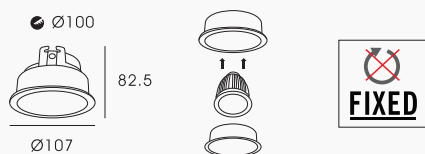

TECHNICAL DATASHEET

RECESSED SPOT HOLDER PROLIGHT+ IN ALUMINUM

DESCRIPTION :

Recessed round spot holder compatible with GU10 or MR16 LED bulbs. This type of fixed spotlight offers a very design look in your interior, either in the living room, kitchen, bedroom, hallway, stairs or professional spaces such as shops and offices. You can equip the spotlight with a GU10 bulb of the power of your choice, which must respect the standard dimension.

INSTALLING :

- 1 Drill the ceiling
- 2 Place the the support in the drilling diametre ceiling
- 3 Fold the wings back onto the ceiling.
- 4 Clip the bulb into the spot holder

ITEM

FEATURES

ITEM	FEATURES
SKU	PRYC376A1622
COLOR	White
Material	Aluminum
Size	φ107×H82.5
Cut-out	φ100
Bulb	GU10 I MR16
Functionality	Fixed
Instal	recessed
Application	Residential I Commercial I Administrative & Office
certificate	CCC, CE, RoHS, SAA, SASO