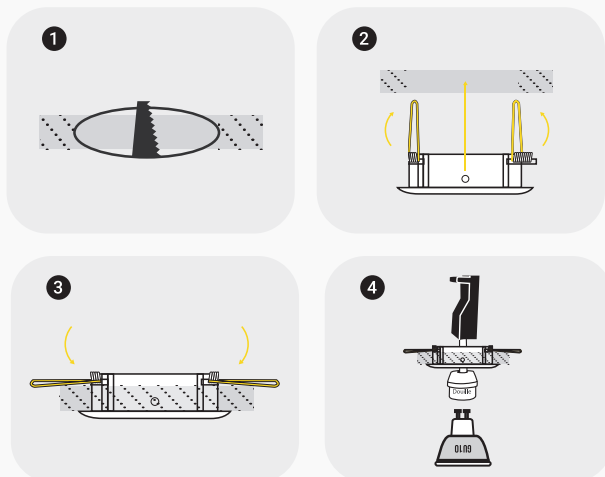

TECHNICAL DATASHEET

RECESSED SPOT HOLDER PROLIGHT+ IN ALUMINUM

DESCRIPTION :

Recessed round spot holder compatible with GU10 or MR16 LED bulbs. This type of fixed spotlight offers a very design look in your interior, either in the living room, kitchen, bedroom, hallway, stairs or professional spaces such as shops and offices. You can equip the spotlight with a GU10 bulb of the power of your choice, which must respect the standard dimension.

INSTALLING :

- 1 Drill the ceiling
- 2 Place the the support in the drilling diametre ceiling
- 3 Fold the wings back onto the ceiling.
- 4 Clip the bulb into the spot holder

ITEM

FEATURES

ITEM	FEATURES
SKU	PRYC376A1622
COLOR	White
Material	Aluminum
Size	φ107×H82.5
Cut-out	φ100
Bulb	GU10 I MR16
Functionality	Fixed
Instal	recessed
Application	Residential I Commercial I Administrative & Office
certificate	CCC, CE, RoHS, SAA, SASO

SPOT HOLDER :

1 WHITE