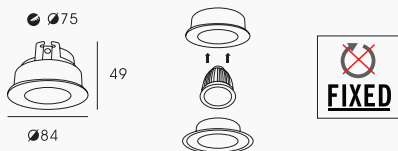

TECHNICAL DATASHEET

RECESSED SPOT HOLDER PROLIGHT+ IN ALUMINUM

DESCRIPTION :

Recessed round anti fog spot holder compatible with GU10 or MR16 LED bulbs. This type of orientable spotlight offers a very design look in your interior, either in the living room, kitchen, bedroom, hallway, stairs or professional spaces such as shops and offices. You can equip the spotlight with a GU10 bulb of the power of your choice, which must respect the standard dimension.

INSTALLING :

- 1 Drill the ceiling
- 2 Place the the support in the drilling diametre ceiling
- 3 Fold the wings back onto the ceiling.
- 4 Clip the bulb into the spot holder

ITEM

FEATURES

SKU	PRYC004A1622
COLOR	White Black
Material	Aluminum
Size	φ84 × H49
Cut-out	φ75
Bulb	GU10 MR16
Functionality	Fixed Anti fog series
Instal	recessed
Application	Residential Commercial Administrative & Office
certificate	CCC, CE, RoHS, SAA, SASO

SPOT HOLDER :

1 WHITE

1 BLACK