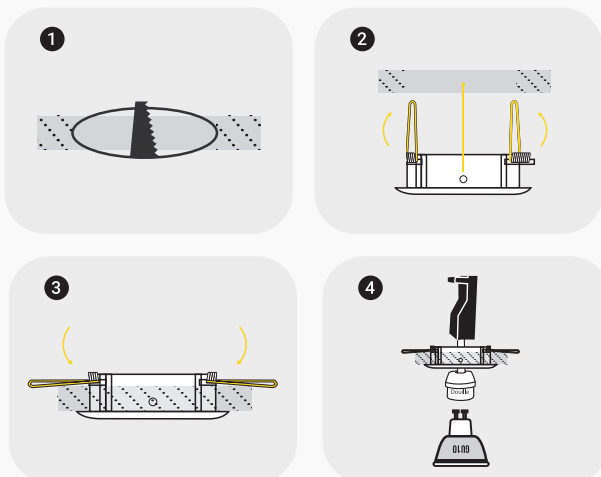

TECHNICAL DATASHEET

RECESSED SPOT HOLDER PROLIGHT+ IN ALUMINUM

DESCRIPTION :

Recessed round anti fog spot holder compatible with GU10 or MR16 LED bulbs. This type of orientable spotlight offers a very design look in your interior, either in the living room, kitchen, bedroom, hallway, stairs or professional spaces such as shops and offices. You can equip the spotlight with a GU10 bulb of the power of your choice, which must respect the standard dimension.

INSTALLING :

- 1 Drill the ceiling
- 2 Place the the support in the drilling diametre ceiling
- 3 Fold the wings back onto the ceiling.
- 4 Clip the bulb into the spot holder

ITEM

FEATURES

SKU	PRYC004A1622
COLOR	White Black
Material	Aluminum
Size	φ84 × H49
Cut-out	φ75
Bulb	GU10 MR16
Functionality	Fixed Anti fog series
Instal	recessed
Application	Residential Commercial Administrative & Office
certificate	CCC, CE, RoHS, SAA, SASO

SPOT HOLDER :

1 WHITE

1 BLACK