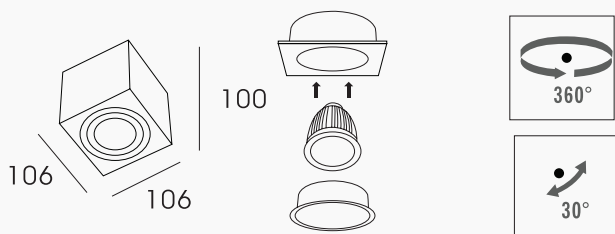

TECHNICAL DATASHEET

SURFACE-MOUNTED SPOT HOLDER PROLIGHT+ IN ALUMINIUM

DESCRIPTION :

Cubic surface-mounted spot holder compatible with GU10 or MR16 LED bulbs.

This type of orientable spotlight offers a very design look in your interior, either in the living room, kitchen, bedroom, hallway, stairs or professional spaces such as shops and offices. You can equip the spotlight with a GU10 bulb of the power of your choice, which must respect the standard dimension.

ITEM	FEATURES
SKU	PRYC388A1622
COLOR	White
Material	Aluminum
Size	106 × 106 × H100
Bulb	GU10 I MR16
Functionality	Orientable
Instal	Surface mounted
Application	Residential I Commercial I Administrative & Office
Certificate	CCC, CE, RoHS, SAA, SASO

INSTALLING :

SPOT HOLDER :

1 WHITE