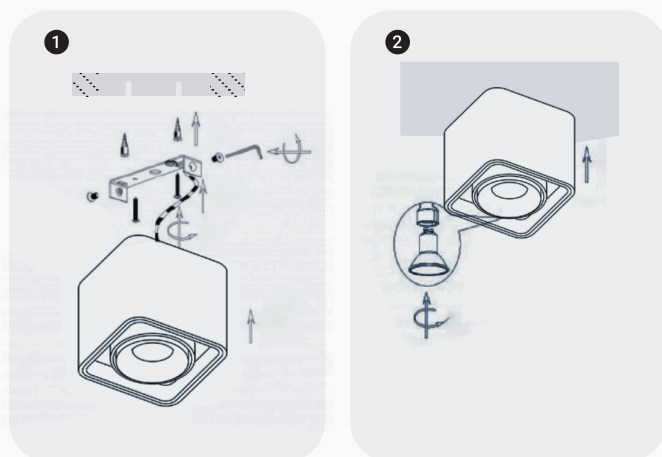

TECHNICAL DATASHEET

SURFACE-MOUNTED SPOT HOLDER PROLIGHT+ IN ALUMINIUM

DESCRIPTION :

Cubic surface-mounted spot holder compatible with GU10 or MR16 LED bulbs.

This type of orientable spotlight offers a very design look in your interior, either in the living room, kitchen, bedroom, hallway, stairs or professional spaces such as shops and offices. You can equip the spotlight with a GU10 bulb of the power of your choice, which must respect the standard dimension.

ITEM	FEATURES
SKU	PRYC388A1622
COLOR	White
Material	Aluminum
Size	106 × 106 × H100
Bulb	GU10 I MR16
Functionality	Orientable
Instal	Surface mounted
Application	Residential I Commercial I Administrative & Office
Certificate	CCC, CE, RoHS, SAA, SASO

INSTALLING :

SPOT HOLDER :

1 WHITE