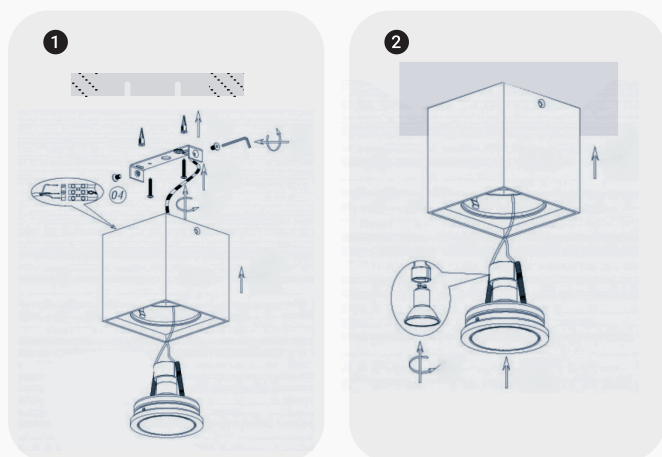

FICHE TECHNIQUE

SURFACE-MOUNTED SPOT HOLDER PROLIGHT+ IN ALUMINIUM

DESCRIPTION :

Cubic surface-mounted spot holder compatible with GU10 or MR16 LED bulbs.

This type of orientable spotlight offers a very design look in your interior, either in the living room, kitchen, bedroom, hallway, stairs or professional spaces such as shops and offices. You can equip the spotlight with a GU10 bulb of the power of your choice, which must respect the standard dimension.

ITEM	FEATURES
SKU	PRYC387A1622
COLOR	Black
Material	Aluminum
Size	97 × 97 × H125
Bulb	GU10 I MR16
Functionality	Orientable
Instal	Surface mounted
Application	Residential I Commercial I Administrative & Office
Certificate	CCC, CE, RoHS, SAA, SASO

INSTALLATION :

SUPPORT DE SPOT :

1 NOIR