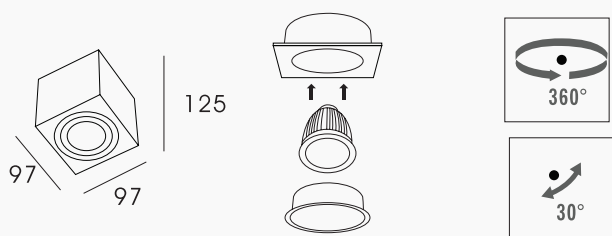

FICHE TECHNIQUE

SURFACE-MOUNTED SPOT HOLDER PROLIGHT+ IN ALUMINIUM

DESCRIPTION :

Cubic surface-mounted spot holder compatible with GU10 or MR16 LED bulbs.

This type of orientable spotlight offers a very design look in your interior, either in the living room, kitchen, bedroom, hallway, stairs or professional spaces such as shops and offices. You can equip the spotlight with a GU10 bulb of the power of your choice, which must respect the standard dimension.

ITEM	FEATURES
SKU	PRYC387A1622
COLOR	Black
Material	Aluminum
Size	97 × 97 × H125
Bulb	GU10 I MR16
Functionality	Orientable
Instal	Surface mounted
Application	Residential I Commercial I Administrative & Office
Certificate	CCC, CE, RoHS, SAA, SASO