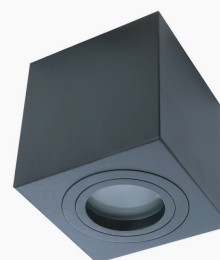

TECHNICAL DATASHEET

SURFACE-MOUNTED SPOT HOLDER PROLIGHT+ IN ALUMINIUM

DESCRIPTION :

Cubic surface-mounted spot holder compatible with GU10 or MR16 LED bulbs.

This type of orientable spotlight offers a very design look in your interior, either in the living room, kitchen, bedroom, hallway, stairs or professional spaces such as shops and offices. You can equip the spotlight with a GU10 bulb of the power of your choice, which must respect the standard dimension.

ITEM	FEATURES
SKU	PRYC350A1622
COLOR	black white
Material	Aluminum
Size	81 × 81 × H84
Bulb	GU10 MR16
Functionality	Orientable
Instal	surface-mounted
Application	Residential Commercial Administrative & Office
Certificate	CCC, CE, RoHS, SAA, SASO

INSTALLING :

SPOT HOLDER :

1 WHITE

1 BLACK