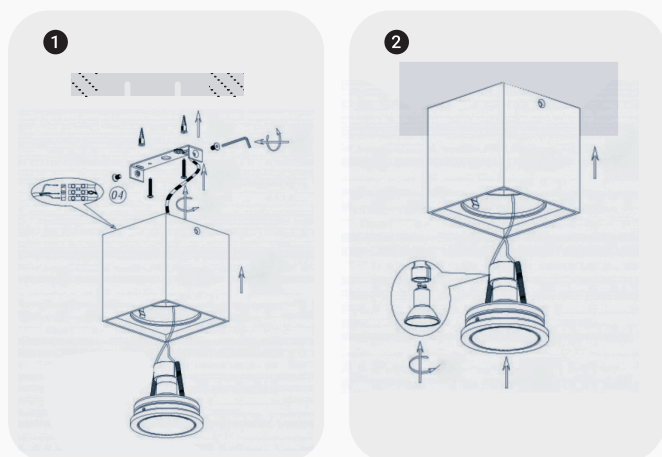

TECHNICAL DATASHEET

SURFACE-MOUNTED SPOT HOLDER PROLIGHT+ IN ALUMINIUM

DESCRIPTION :

Cubic surface-mounted spot holder compatible with GU10 or MR16 LED bulbs.

This type of orientable spotlight offers a very design look in your interior, either in the living room, kitchen, bedroom, hallway, stairs or professional spaces such as shops and offices. You can equip the spotlight with a GU10 bulb of the power of your choice, which must respect the standard dimension.

ITEM	FEATURES
SKU	PRYC350A1622
COLOR	black white
Material	Aluminum
Size	81 × 81 × H84
Bulb	GU10 MR16
Functionality	Orientable
Instal	surface-mounted
Application	Residential Commercial Administrative & Office
Certificate	CCC, CE, RoHS, SAA, SASO

INSTALLING :

SPOT HOLDER :

1 WHITE

1 BLACK