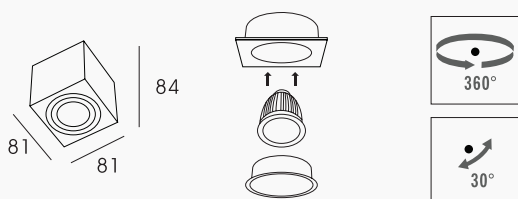

TECHNICAL DATASHEET

SURFACE-MOUNTED SPOT HOLDER PROLIGHT+ IN ALUMINIUM

DESCRIPTION :

Cubic surface-mounted spot holder compatible with GU10 or MR16 LED bulbs.

This type of orientable spotlight offers a very design look in your interior, either in the living room, kitchen, bedroom, hallway, stairs or professional spaces such as shops and offices. You can equip the spotlight with a GU10 bulb of the power of your choice, which must respect the standard dimension.

ITEM	FEATURES
SKU	PRYC350A1622
COLOR	black white
Material	Aluminum
Size	81 × 81 × H84
Bulb	GU10 MR16
Functionality	Orientable
Instal	surface-mounted
Application	Residential Commercial Administrative & Office
Certificate	CCC, CE, RoHS, SAA, SASO

INSTALLING :

SPOT HOLDER :

1 WHITE

1 BLACK