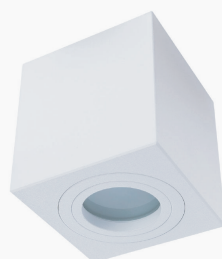

TECHNICAL DATASHEET

SURFACE-MOUNTED SPOT HOLDER PROLIGHT+ IN ALUMINIUM

DESCRIPTION :

Cubic surface-mounted spot holder compatible with GU10 or MR16 LED bulbs.

This type of orientable spotlight offers a very design look in your interior, either in the living room, kitchen, bedroom, hallway, stairs or professional spaces such as shops and offices. You can equip the spotlight with a GU10 bulb of the power of your choice, which must respect the standard dimension.

ITEM	FEATURES
SKU	PRYC350A1622
COLOR	black white
Material	Aluminum
Size	81 × 81 × H84
Bulb	GU10 MR16
Functionality	Orientable
Instal	surface-mounted
Application	Residential Commercial Administrative & Office
Certificate	CCC, CE, RoHS, SAA, SASO

INSTALLING :

SPOT HOLDER :

1 WHITE

1 BLACK