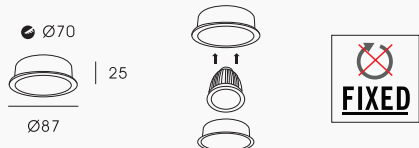

TECHNICAL DATASHEET

RECESSED SPOT HOLDER PROLIGHT+ IN ALUMINUM

DESCRIPTION :

Recessed round spot holder compatible with GU10 or MR16 LED bulbs. This type of fixed spotlight offers a very design look in your interior, either in the living room, kitchen, bedroom, hallway, stairs or professional spaces such as shops and offices. You can equip the spotlight with a GU10 bulb of the power of your choice, which must respect the standard dimension.