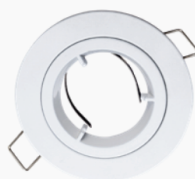

SPOT HOLDER :