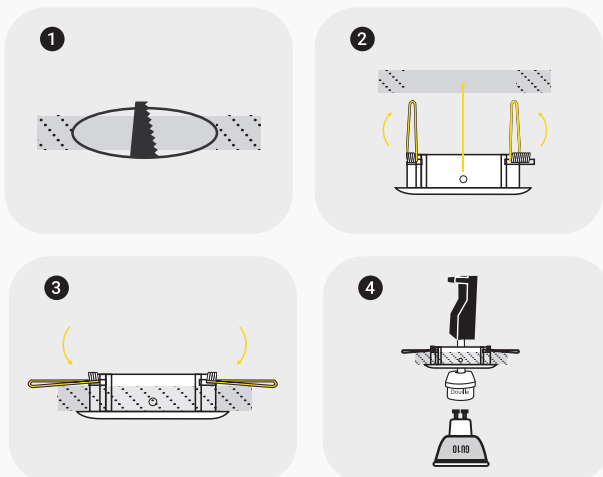

### RECESSED SPOT HOLDER PROLIGHT+ IN ALUMINUM

#### DESCRIPTION :

Recessed round spot holder compatible with GU10 or MR16 LED bulbs. This type of fixed spotlight offers a very design look in your interior, either in the living room, kitchen, bedroom, hallway, stairs or professional spaces such as shops and offices. You can equip the spotlight with a GU10 bulb of the power of your choice, which must respect the standard dimension.

#### INSTALLING :

- 1 Drill the ceiling
- 2 Place the the support in the drilling diametre ceiling
- 3 Fold the wings back onto the ceiling.
- 4 Clip the bulb into the spot holder