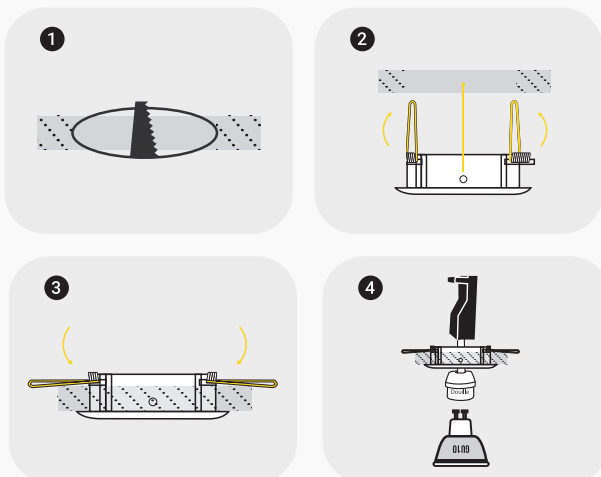

PROLIGHT+ BASIC+

TECHNICAL DATASHEET

RECESSED SPOT HOLDER PROLIGHT+ IN ALUMINUM

DESCRIPTION :

Recessed double square spot holder compatible with two GU10 or MR16 LED bulbs. This type of orientable spotlight offers a very design look in your interior, either in the living room, kitchen, bedroom, hallway, stairs or professional spaces such as shops and offices. You can equip the spotlight with a GU10 bulb of the power of your choice, which must respect the standard dimension.

INSTALLING :

- 1 Drill the ceiling
- 2 Place the the support in the drilling diametre ceiling
- 3 Fold the wings back onto the ceiling.
- 4 Clip the bulb into the spot holder

ITEM

FEATURES

SKU	PRYC5492A1622
COLOR	White & black Gold & black
Material	Aluminum
Size	201 × 105 × H52
Cut-out	190 × 95
Bulb	GU10 MR16 × 2
Functionality	Orientable
Instal	recessed
Application	Residential Commercial Administrative & Office
certificate	CCC, CE, RoHS, SAA, SASO

SPOT HOLDER :

1 WHITE