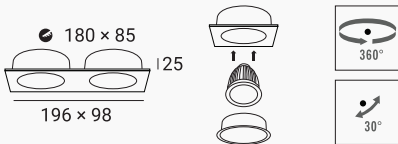

TECHNICAL DATASHEET

RECESSED SPOT HOLDER PROLIGHT+ IN ALUMINUM

DESCRIPTION :

Recessed square spot holder compatible with GU10 or MR16 LED bulb. This type of orientable spotlight offers a very design look in your interior, either in the living room, kitchen, bedroom, hallway, stairs or professional spaces such as shops and offices. You can equip the spotlight with a GU10 bulb of the power of your choice, which must respect the standard dimension.