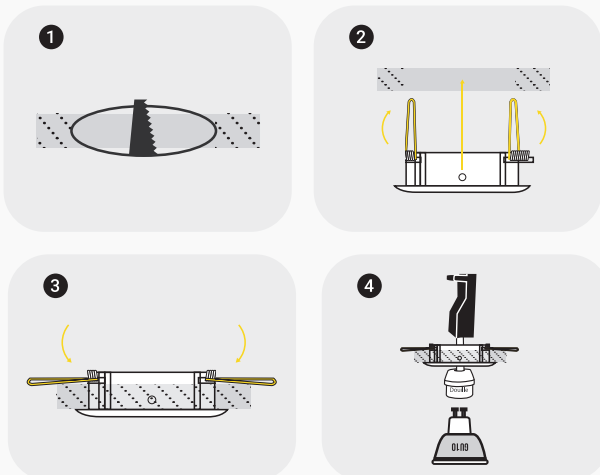

### RECESSED SPOT HOLDER PROLIGHT+ IN ALUMINUM

#### DESCRIPTION :

Recessed square spot holder compatible with GU10 or MR16 LED bulb. This type of orientable spotlight offers a very design look in your interior, either in the living room, kitchen, bedroom, hallway, stairs or professional spaces such as shops and offices. You can equip the spotlight with a GU10 bulb of the power of your choice, which must respect the standard dimension.

#### INSTALLING :

- 1 Drill the ceiling
- 2 Place the the support in the drilling diametre ceiling
- 3 Fold the wings back onto the ceiling.
- 4 Clip the bulb into the spot holder