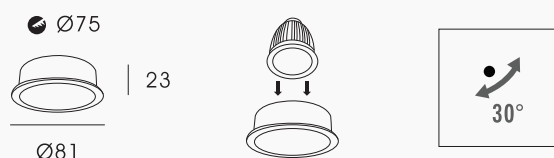

TECHNICAL DATASHEET

RECESSED SPOT HOLDER PROLIGHT+ IN ALUMINUM

DESCRIPTION :

Recessed round spot holder compatible with GU10 or MR16 LED bulbs. This type of orientable spotlight offers a very design look in your interior, either in the living room, kitchen, bedroom, hallway, stairs or professional spaces such as shops and offices. You can equip the spotlight with a GU10 bulb of the power of your choice, which must respect the standard dimension.

INSTALLING :

- 1 Drill the ceiling
- 2 Place the the support in the drilling diametre ceiling
- 3 Fold the wings back onto the ceiling.
- 4 Clip the bulb into the spot holder

ITEM

FEATURES

SKU	PRYC71BA1622WHBK
COLOR	White
Material	Aluminum
Size	φ81×H23
Cut-out	φ75
Bulb	GU10 I MR16
Functionality	Orientable
Instal	recessed
Application	Residential I Commercial I Administrative & Office
certificate	CCC, CE, RoHS, SAA, SASO

SPOT HOLDER :

1 BLANC & BLACK