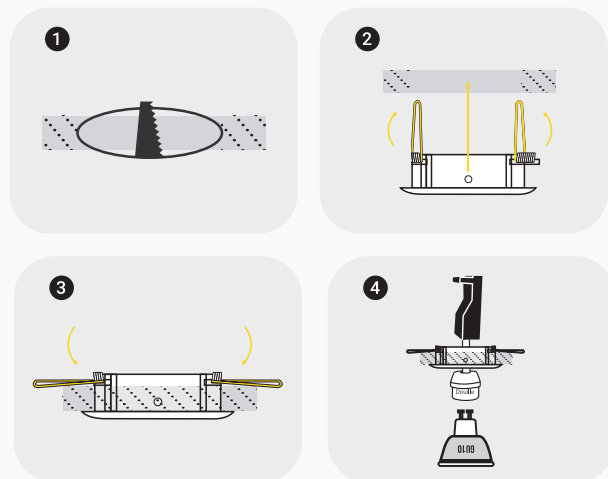

TECHNICAL DATASHEET

RECESSED SPOT HOLDER PROLIGHT+ IN ALUMINUM

DESCRIPTION :

Recessed round spot holder compatible with GU10 or MR16 LED bulbs. This type of orientable spotlight offers a very design look in your interior, either in the living room, kitchen, bedroom, hallway, stairs or professional spaces such as shops and offices. You can equip the spotlight with a GU10 bulb of the power of your choice, which must respect the standard dimension.

INSTALLING :

- 1 Drill the ceiling
- 2 Place the the support in the drilling diametre ceiling
- 3 Fold the wings back onto the ceiling.
- 4 Clip the bulb into the spot holder

ITEM

FEATURES

SKU	PRYC71BA1622WHBK
COLOR	White
Material	Aluminum
Size	φ81×H23
Cut-out	φ75
Bulb	GU10 I MR16
Functionality	Orientable
Instal	recessed
Application	Residential I Commercial I Administrative & Office
certificate	CCC, CE, RoHS, SAA, SASO

SPOT HOLDER :

1 BLANC & BLACK