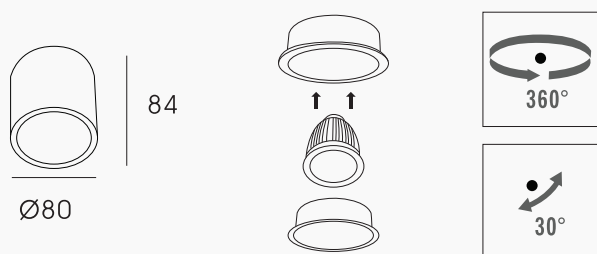

FICHE TECHNIQUE

SURFACE-MOUNTED SPOT HOLDER PROLIGHT+ IN ALUMINIUM

DESCRIPTION :

Rounded surface-mounted spot holder compatible with GU10 or MR16 LED bulbs.

This type of orientable spotlight offers a very design look in your interior, either in the living room, kitchen, bedroom, hallway, stairs or professional spaces such as shops and offices. You can equip the spotlight with a GU10 bulb of the power of your choice, which must respect the standard dimension.

ITEM	FEATURES
SKU	PRYC349A1622
COLOR	Black White
Material	Aluminum
Size	φ80 × H84
Bulb	GU10 MR16
Functionality	Orientable
Instal	Surface mounted
Application	Residential Commercial Administrative & Office
Certificate	CCC, CE, RoHS, SAA, SASO

INSTALLATION :

SUPPORT DE SPOT :

1 BLACK

1 WHITE