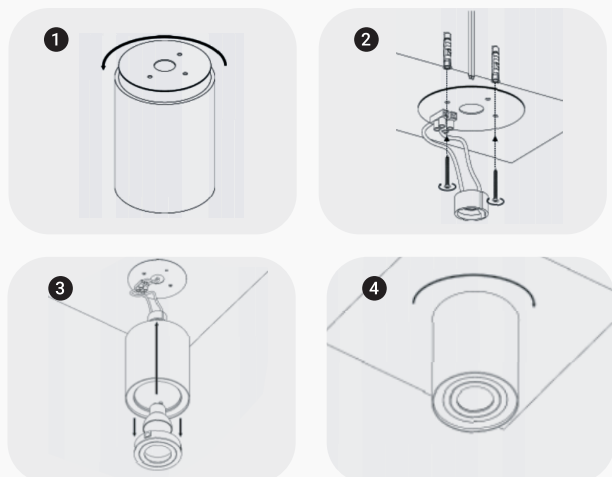

FICHE TECHNIQUE

SURFACE-MOUNTED SPOT HOLDER PROLIGHT+ IN ALUMINIUM

DESCRIPTION :

Rounded surface-mounted spot holder compatible with GU10 or MR16 LED bulbs.

This type of orientable spotlight offers a very design look in your interior, either in the living room, kitchen, bedroom, hallway, stairs or professional spaces such as shops and offices. You can equip the spotlight with a GU10 bulb of the power of your choice, which must respect the standard dimension.

ITEM	FEATURES
SKU	PRYC349A1622
COLOR	Black White
Material	Aluminum
Size	φ80 × H84
Bulb	GU10 MR16
Functionality	Orientable
Instal	Surface mounted
Application	Residential Commercial Administrative & Office
Certificate	CCC, CE, RoHS, SAA, SASO

INSTALLATION :

SUPPORT DE SPOT :

1 BLACK

1 WHITE