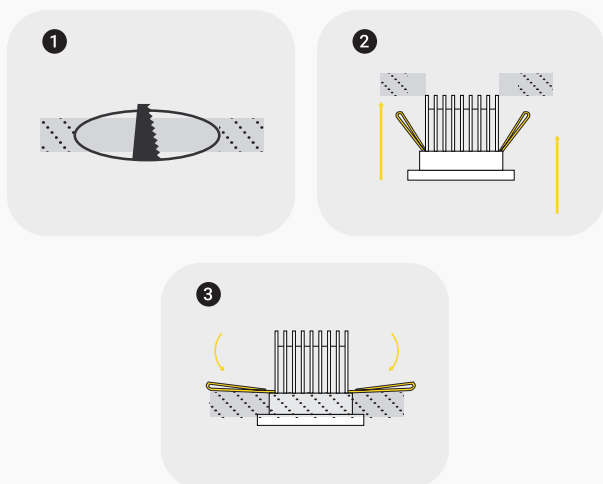

#### DESCRIPTION :

High Quality Recessed 12w Spotlight available in 3000k warm white .

Easy to install , and offers a very design look in your interior, either in the living room, kitchen, bedroom, hallway, stairs or professional spaces such as shops and offices.

#### INSTALLING :

- 1 Drill the ceiling
- 2 Place the the support in the drilling diametre ceiling
- 3 Fold the wings back onto the ceiling.