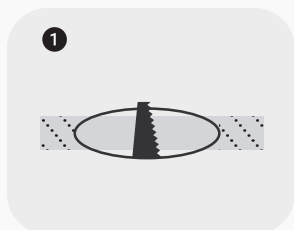

TECHNICAL DATASHEET

SPOLIGHT LED 3000K 12V PROLIGHT+ IN ALUMINUM

DESCRIPTION :

High Quality square Recessed 12w Spotlight available in 3000k warm white .
Easy to install , and offers a very design look in your interior, either in the living room, kitchen, bedroom, hallway, stairs or professional spaces such as shops and offices.

75x75

12W

INSTALLING :

- 1 Drill the ceiling
- 2 Place the the support in the drilling diametre ceiling
- 3 Fold the wings back onto the ceiling.

ITEM

FEATURES

SKU	PRYCC20S85C12B3000K22
Color	White & Black
Material	Aluminum
Size	85 × 85 × H52
Cut-out	75 × 75
CT	3000K warm white
Power	12w
Functionality	Fixed
Instal	recessed
Application	Residential Commercial Administrative & Office
certificate	CCC, CE, RoHS, SAA, SASO

SPOT HOLDER :

1 WHITE & BALCK