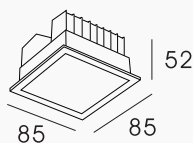

TECHNICAL DATASHEET

SPOLIGHT LED 3000K 12V PROLIGHT+ IN ALUMINUM

DESCRIPTION :

High Quality square Recessed 12w Spotlight available in 3000k warm white .
Easy to install , and offers a very design look in your interior, either in the living room, kitchen, bedroom, hallway, stairs or professional spaces such as shops and offices.

75x75

12W

INSTALLING :

- 1 Drill the ceiling
- 2 Place the the support in the drilling diametre ceiling
- 3 Fold the wings back onto the ceiling.

ITEM

FEATURES

SKU	PRYCC20S85C12B3000K22
Color	White & Black
Material	Aluminum
Size	85 × 85 × H52
Cut-out	75 × 75
CT	3000K warm white
Power	12w
Functionality	Fixed
Instal	recessed
Application	Residential Commercial Administrative & Office
certificate	CCC, CE, RoHS, SAA, SASO