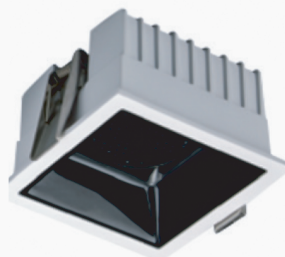

TECHNICAL DATASHEET

SPOLIGHT LED 3000K 12V PROLIGHT+ IN ALUMINUM

DESCRIPTION :

High Quality square Recessed 12w Spotlight available in 3000k warm white .
Easy to install , and offers a very design look in your interior, either in the living room, kitchen, bedroom, hallway, stairs or professional spaces such as shops and offices.

75x75

12W

INSTALLING :

- 1 Drill the ceiling
- 2 Place the the support in the drilling diametre ceiling
- 3 Fold the wings back onto the ceiling.

ITEM

FEATURES

SKU	PRYCC20S85C12B3000K22
Color	White & Black
Material	Aluminum
Size	85 × 85 × H52
Cut-out	75 × 75
CT	3000K warm white
Power	12w
Functionality	Fixed
Instal	recessed
Application	Residential Commercial Administrative & Office
certificate	CCC, CE, RoHS, SAA, SASO

SPOT HOLDER :

1 WHITE & BALCK