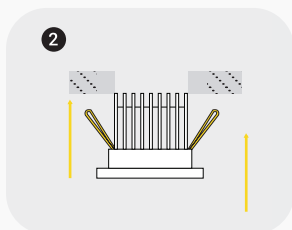

TECHNICAL DATASHEET

SPOLIGHT LED 3000K 12V PROLIGHT+ IN ALUMINUM

DESCRIPTION :

High Quality square Recessed 12w Spotlight available in 3000k warm white .
Easy to install , and offers a very design look in your interior, either in the living room, kitchen, bedroom, hallway, stairs or professional spaces such as shops and offices.

75x75

12W

INSTALLING :

- 1 Drill the ceiling
- 2 Place the the support in the drilling diametre ceiling
- 3 Fold the wings back onto the ceiling.

ITEM

FEATURES

SKU	PRYCC20S85C12B3000K22
Color	White & Black
Material	Aluminum
Size	85 × 85 × H52
Cut-out	75 × 75
CT	3000K warm white
Power	12w
Functionality	Fixed
Instal	recessed
Application	Residential Commercial Administrative & Office
certificate	CCC, CE, RoHS, SAA, SASO

SPOT HOLDER :

1 WHITE & BALCK