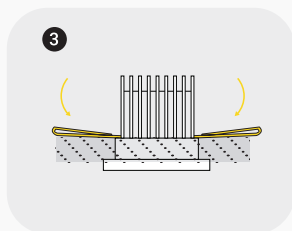

75x75

12W

INSTALLING :

- 1 Drill the ceiling
- 2 Place the the support in the drilling diametre ceiling
- 3 Fold the wings back onto the ceiling.

ITEM

FEATURES

SKU	PRYCC20S85C12B3000K22
Color	White & Black
Material	Aluminum
Size	85 × 85 × H52
Cut-out	75 × 75
CT	3000K warm white
Power	12w
Functionality	Fixed
Instal	recessed
Application	Residential Commercial Administrative & Office
certificate	CCC, CE, RoHS, SAA, SASO

SPOT HOLDER :

1 WHITE & BALCK