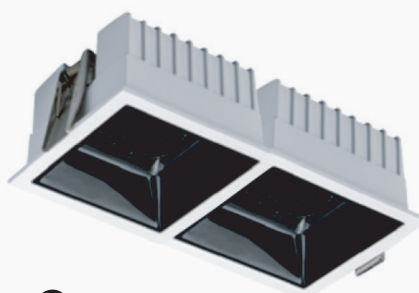

TECHNICAL DATASHEET

SPOLIGHT LED 3000K 12V PROLIGHT+ IN ALUMINUM

DESCRIPTION :

High Quality square Recessed double 12w Spotlight led available in 3000k warm white . Easy to install , and offers a very design look in your interior, either in the living room, kitchen, bedroom, hallway, stairs or professional spaces such as shops and offices.

ITEM	FEATURES
SKU	PRYCC20S85C122B3000K22
Color	White & Black
Material	Aluminum
Size	167.5 × 85 × H52
Cut-out	160 × 75
CT	3000K warm white
Power	12w × 2
Functionality	Fixed
Instal	recessed
Application	Residential Commercial Administrative & Office
certificate	CCC, CE, RoHS, SAA, SASO

INSTALLING :

- 1 Drill the ceiling
- 2 Place the the support in the drilling diametre ceiling
- 3 Fold the wings back onto the ceiling.

SPOT HOLDER :

1 WHITE & BALCK