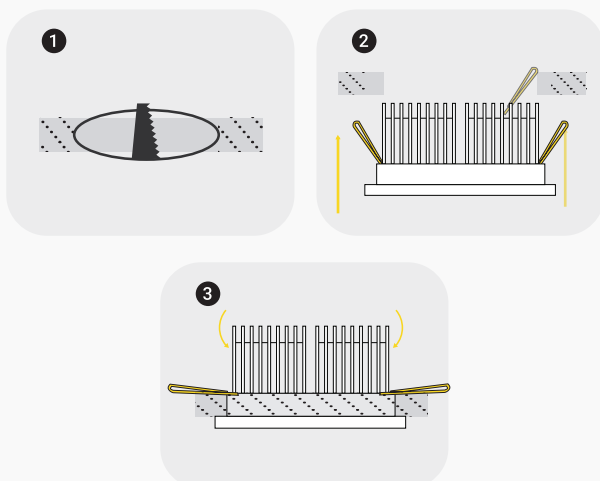

TECHNICAL DATASHEET

SPOLIGHT LED 3000K 12V PROLIGHT+ IN ALUMINUM

DESCRIPTION :

High Quality square Recessed double 12w Spotlight led available in 3000k warm white . Easy to install , and offers a very design look in your interior, either in the living room, kitchen, bedroom, hallway, stairs or professional spaces such as shops and offices.

ITEM	FEATURES
SKU	PRYCC20S85C122B3000K22
Color	White & Black
Material	Aluminum
Size	167.5 × 85 × H52
Cut-out	160 × 75
CT	3000K warm white
Power	12w × 2
Functionality	Fixed
Instal	recessed
Application	Residential Commercial Administrative & Office
certificate	CCC, CE, RoHS, SAA, SASO

INSTALLING :

- 1 Drill the ceiling
- 2 Place the the support in the drilling diametre ceiling
- 3 Fold the wings back onto the ceiling.

SPOT HOLDER :

1 WHITE & BALCK