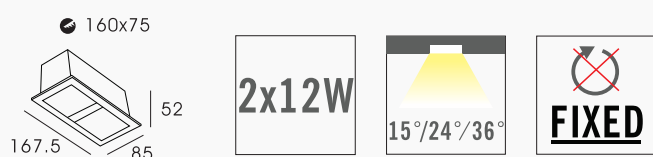

TECHNICAL DATASHEET

SPOLIGHT LED 3000K 12V PROLIGHT+ IN ALUMINUM

DESCRIPTION :

High Quality square Recessed double 12w Spotlight led available in 3000k warm white . Easy to install , and offers a very design look in your interior, either in the living room, kitchen, bedroom, hallway, stairs or professional spaces such as shops and offices.

ITEM	FEATURES
SKU	PRYCC20S85C122B3000K22
Color	White & Black
Material	Aluminum
Size	167.5 × 85 × H52
Cut-out	160 × 75
CT	3000K warm white
Power	12w × 2
Functionality	Fixed
Instal	recessed
Application	Residential Commercial Administrative & Office
certificate	CCC, CE, RoHS, SAA, SASO