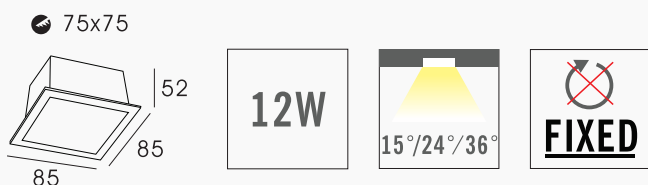

TECHNICAL DATASHEET

SPOLIGHT LED 3000K 12V PROLIGHT+ IN ALUMINUM

DESCRIPTION :

High Quality square Recessed 12w Spotlight available in 3000k warm white .
Easy to install , and offers a very design look in your interior, either in the living room, kitchen, bedroom, hallway, stairs or professional spaces such as shops and offices.

ITEM	FEATURES
SKU	PRYCC20S85C123000K22
Color	White & Black
Material	Aluminum
Size	85 × 85 × H52
Cut-out	75 × 75
CT	3000K warm white
Power	12w
Functionality	Fixed
Instal	recessed
Application	Residential Commercial Administrative & Office
certificate	CCC, CE, RoHS, SAA, SASO