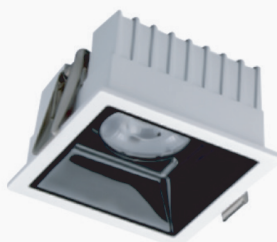

TECHNICAL DATASHEET

SPOLIGHT LED 3000K 12V PROLIGHT+ IN ALUMINUM

DESCRIPTION :

High Quality square Recessed 12w Spotlight available in 3000k warm white .
Easy to install , and offers a very design look in your interior, either in the living room, kitchen, bedroom, hallway, stairs or professional spaces such as shops and offices.

ITEM	FEATURES
SKU	PRYCC20S85C123000K22
Color	White & Black
Material	Aluminum
Size	85 × 85 × H52
Cut-out	75 × 75
CT	3000K warm white
Power	12w
Functionality	Fixed
Instal	recessed
Application	Residential Commercial Administrative & Office
certificate	CCC, CE, RoHS, SAA, SASO

INSTALLING :

- 1 Drill the ceiling
- 2 Place the the support in the drilling diametre ceiling
- 3 Fold the wings back onto the ceiling.

SPOT HOLDER :

- 1 WHITE & BALCK