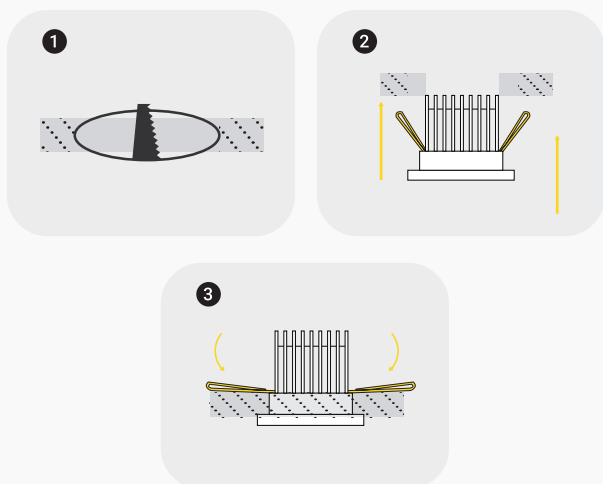

TECHNICAL DATASHEET

SPOLIGHT LED 3000K 12V PROLIGHT+ IN ALUMINUM

DESCRIPTION :

High Quality square Recessed 12w Spotlight available in 3000k warm white .
Easy to install , and offers a very design look in your interior, either in the living room, kitchen, bedroom, hallway, stairs or professional spaces such as shops and offices.

ITEM	FEATURES
SKU	PRYCC20S85C123000K22
Color	White & Black
Material	Aluminum
Size	85 × 85 × H52
Cut-out	75 × 75
CT	3000K warm white
Power	12w
Functionality	Fixed
Instal	recessed
Application	Residential Commercial Administrative & Office
certificate	CCC, CE, RoHS, SAA, SASO

INSTALLING :

- 1 Drill the ceiling
- 2 Place the the support in the drilling diametre ceiling
- 3 Fold the wings back onto the ceiling.

SPOT HOLDER :

- 1 WHITE & BALCK