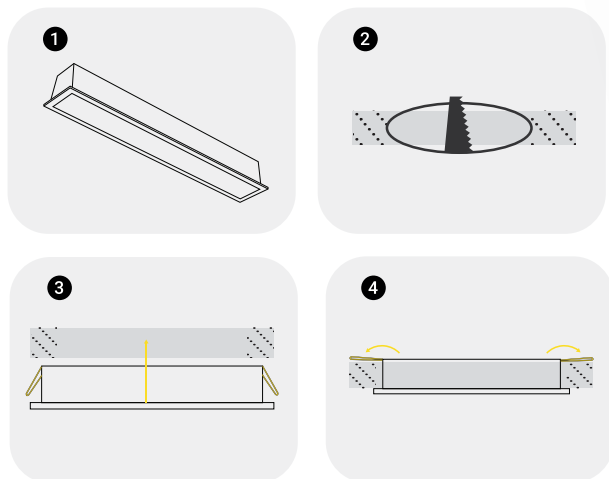

#### INSTALLING :

- 1 Drill the ceiling.
- 2 Place the spotlight in the drilling diameter ceiling .
- 3 Fold the wings back onto the ceiling.