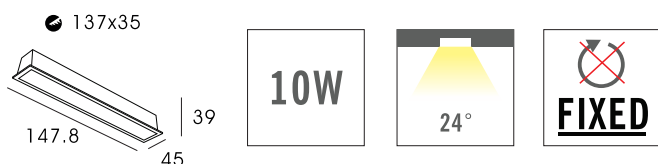

#### DESCRIPTION :

Recessed square spotlight PROLIGHT+ with 5 LED , available in 3000k warm white. Energy efficiency and visual comfort with a black reflector that makes it totally invisible when lit in a ceiling. This type of fixed spotlight offers a very design look in your interior, either in the living room, hallway or professional spaces such as shops and offices.