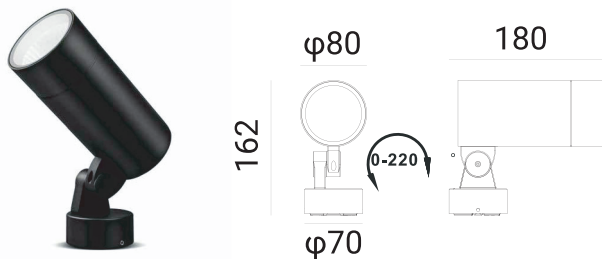

#### DESCRIPTION :

Outdoor Spotlight Prolight+ compatible with GU10 or MR16 LED bulbs. The high IP rating is IP65 makes the lamp ideal for outdoor use. Innovative and sophisticated modern lighting design for the outdoor spaces. Featuring an architectural finish, this sleek cylindrical creating an elegantly moody spotlighting effect. LED energy-efficiency offers substantial savings and convenience.

#### INSTALLING :

ITEM	CARACTÉRISTIQUES
SKU	PRLDSP0011522BK
Color	Black
Material	Aluminium
Size	162 x 180 x φ80 MM
LED	COB
Protection rating	IP 65
CRI	>85
Power	220 - 240v 50-60Hz
Rotation angle	0-220°
Beam angle	10° 15° 23° 36° 46° 60°
Lumens	1250lm
CT	3000K warm white
Application	Residential   Commercial   Administrative & Office
Certificat	CCC, CE, RoHS, SAA, SASO