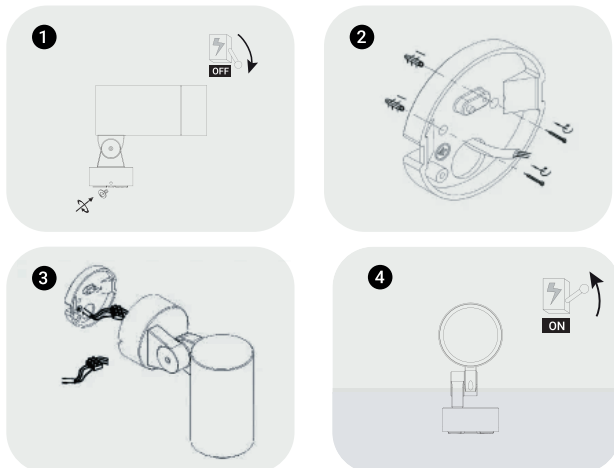

INSTALLING :