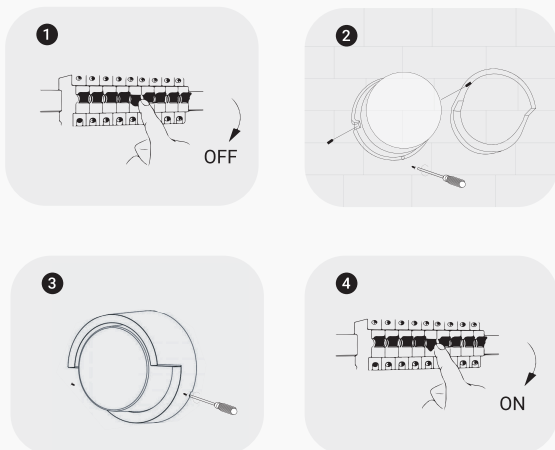

DATA SHEET

OUTDOOR WALL LED LIGHT PROLIGHT+ IN ALUMINUM

DESCRIPTION :

Prolight+ round wall lamp available in two finishing options, black and dark grey with IP54 which makes it ideal for outdoor use. Our wall light is made of durable aluminum and it is energy efficient. Thanks to the cap on the top of this lamp, the light will primarily shine forward and downwards, the Light is primarily functional and creates more visibility and a sense of security.

INSTALLING :

ITEM	FEATURES
SKU	PRLDWM01222
Colour	Black Dark grey
Material	Aluminium
Size	φ133 × H67 mm
LED	SMD
Protection rating	IP 54
Driver	KEGU
Power	7 w
Input	220 - 240v 50-60Hz
CRI	>80
Colour temperature	3000K warm white
Beam angle	180°
Lumens	350lm
Instal	Mounted
Application	Residential Commercial Administrative & Office
Certificate	CCC, CE, RoHS, SAA, SASO

WALL LED LIGHT

1 DARK GREY

2 BLACK