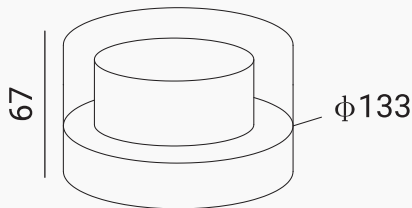

DATA SHEET

OUTDOOR WALL LED LIGHT PROLIGHT+ IN ALUMINUM

DESCRIPTION :

Prolight+ round wall lamp available in two finishing options, black and dark grey with IP54 which makes it ideal for outdoor use. Our wall light is made of durable aluminum and it is energy efficient. Thanks to the cap on the top of this lamp, the light will primarily shine forward and downwards, the Light is primarily functional and creates more visibility and a sense of security.

INSTALLING :

ITEM	FEATURES
SKU	PRLDWM01222
Colour	Black Dark grey
Material	Aluminium
Size	φ133 × H67 mm
LED	SMD
Protection rating	IP 54
Driver	KEGU
Power	7 w
Input	220 - 240v 50-60Hz
CRI	>80
Colour temperature	3000K warm white
Beam angle	180°
Lumens	350lm
Instal	Mounted
Application	Residential Commercial Administrative & Office
Certificate	CCC, CE, RoHS, SAA, SASO