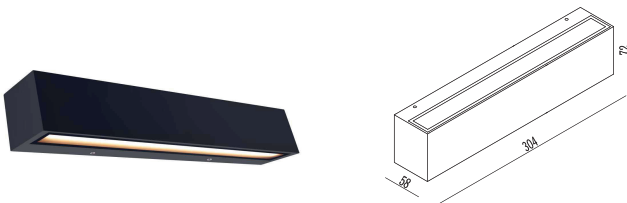

#### DESCRIPTION :

Black outdoor wall LED light up & down Prolight+ 3000K warm white rectangular, IP65, 10Wx2. The light output of this wall luminaire is well distributed on 2 sides of the wall and it creates a nice effect, which is why it is called the exterior luminaire Up & Down. This model has a magnificent design, which makes it perfectly adapted to a modern house. The LED wall light can be used around the house, at the front door and the back door, under the roofs, on the fences...

#### INSTALLING :

ITEM	FEATURES
SKU	PRLL10030022BK
Colour	Black
Material	Aluminum
Size	58 × 304 × 72 mm
LED	SMD
Protection rating	IP 65
Driver	KEGU
Power	2 × 10 w
Input	220 - 240v 50-60Hz
CRI	>80
Colour temperature	3000K warm white
Beam angle	84°
Lumens	1400lm
Instal	Mounted
Application	Residential   Commercial   Administrative & Office
Certificate	CCC, CE, RoHS, SAA, SASO