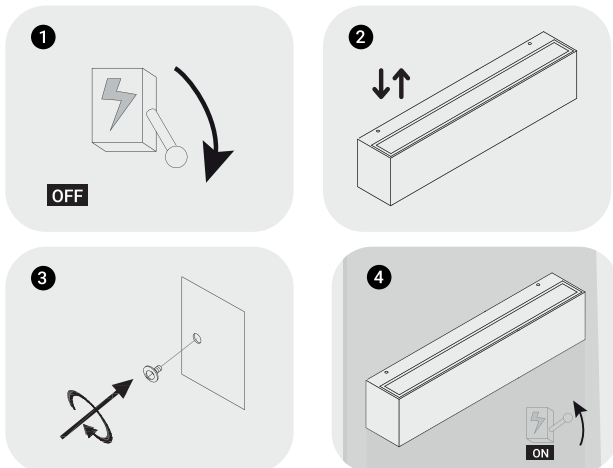

INSTALLING :