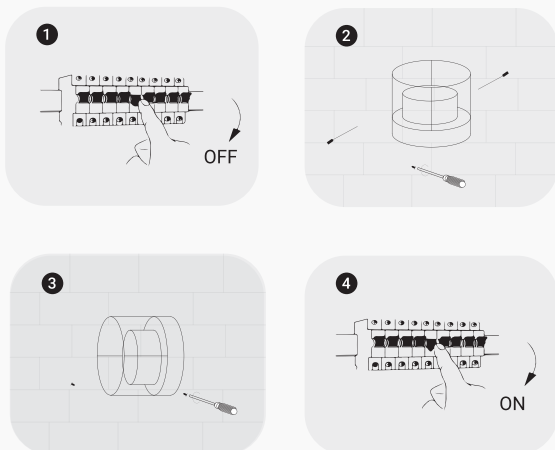

DATA SHEET

OUTDOOR WALL LED LIGHT PROLIGHT+ IN ALUMINUM

DESCRIPTION :

Prolight+ round black wall LED lamp available in 3000K warm white with IP54 which makes it ideal for outdoor use.

Our wall light is made of durable aluminum and it is energy efficient. Thanks to the cap on the top of this lamp, the light will primarily shine 360°, the Light is primarily functional and creates more visibility and a sense of security.

ITEM	FEATURES
SKU	PRLDWM00922BK
Colour	Black
Material	Aluminium
Size	φ133 × H90 mm
LED	SMD
Protection rating	IP 54
Driver	KEGU
Power	7 w
Input	220 - 240v 50-60Hz
CRI	>80
Colour temperature	3000K warm white
Beam angle	360°
Lumens	350lm
Instal	Mounted
Application	Residential Commercial Administrative & Office
Certificate	CCC, CE, RoHS, SAA, SASO

INSTALLING :

WALL LED LIGHT

1 BLACK

2 3000K WARM WHITE