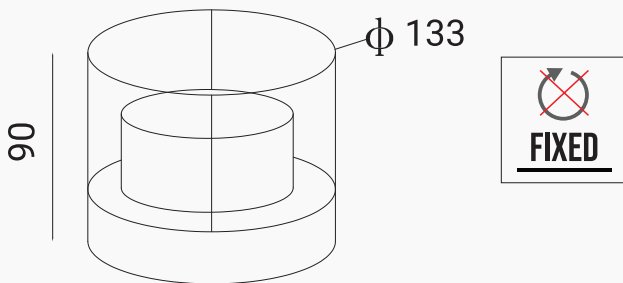

DATA SHEET

OUTDOOR WALL LED LIGHT PROLIGHT+ IN ALUMINUM

DESCRIPTION :

Prolight+ round black wall LED lamp available in 3000K warm white with IP54 which makes it ideal for outdoor use.

Our wall light is made of durable aluminum and it is energy efficient. Thanks to the cap on the top of this lamp, the light will primarily shine 360°, the Light is primarily functional and creates more visibility and a sense of security.

ITEM	FEATURES
SKU	PRLDWM00922BK
Colour	Black
Material	Aluminium
Size	φ133 × H90 mm
LED	SMD
Protection rating	IP 54
Driver	KEGU
Power	7 w
Input	220 - 240v 50-60Hz
CRI	>80
Colour temperature	3000K warm white
Beam angle	360°
Lumens	350lm
Instal	Mounted
Application	Residential Commercial Administrative & Office
Certificate	CCC, CE, RoHS, SAA, SASO