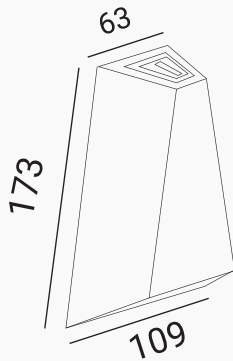

DATA SHEET

OUTDOOR WALL LED LIGHT PROLIGHT+ IN ALUMINUM

DESCRIPTION :

Prolight+ outdoor triangular wall LED lamp available in 3000K warm white with IP54 which makes it ideal for outdoor use.

A modern, innovative and sophisticated lighting design, the double-cone wall lamp completes your outdoor space. The lamp, with an attractive appearance, gives a pleasant light beam up and down. The luminaire comes with an integrated LED light source that makes this lamp energy efficient.

INSTALLING :

ITEM	FEATURES
SKU	PRLDUD01022
Colour	Black White Dark grey
Material	Aluminium & Tempered Glass
Size	63 × 109 × H173 mm
LED	COB
Protection rating	IP 54
Driver	KEGU
Power	2 × 3w
Input	220 - 240v 50-60Hz
CRI	>80
Colour temperature	3000K warm white
Beam angle	60°
Lumens	350lm
Instal	Wall Mounted
Application	Residential Commercial Administrative & Office
Certificate	CCC, CE, RoHS, SAA, SASO