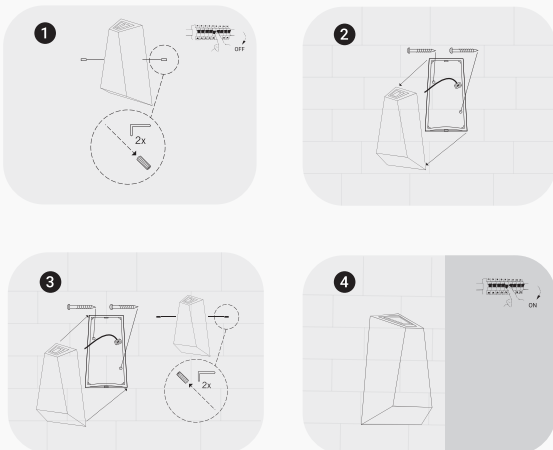

DATA SHEET

OUTDOOR WALL LED LIGHT PROLIGHT+ IN ALUMINUM

DESCRIPTION :

Prolight+ outdoor triangular wall LED lamp available in 3000K warm white with IP54 which makes it ideal for outdoor use.

A modern, innovative and sophisticated lighting design, the double-cone wall lamp completes your outdoor space. The lamp, with an attractive appearance, gives a pleasant light beam up and down. The luminaire comes with an integrated LED light source that makes this lamp energy efficient.

INSTALLING :

ITEM	FEATURES
SKU	PRLDUD01022
Colour	Black White Dark grey
Material	Aluminium & Tempered Glass
Size	63 × 109 × H173 mm
LED	COB
Protection rating	IP 54
Driver	KEGU
Power	2 × 3w
Input	220 - 240v 50-60Hz
CRI	>80
Colour temperature	3000K warm white
Beam angle	60°
Lumens	350lm
Instal	Wall Mounted
Application	Residential Commercial Administrative & Office
Certificate	CCC, CE, RoHS, SAA, SASO

WALL LED LIGHT

1 BLACK

2 DARK GREY

3 WHITE