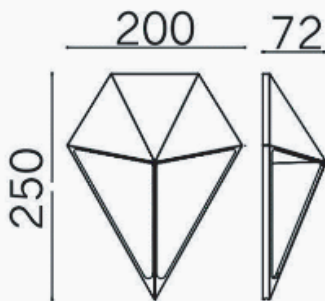

#### INSTALLING :

ITEM	FEATURES
SKU	PRLDWM00322DG
Colour	Dark grey
Material	Aluminium & Tempered Glass
Size	72 × 200 × H250 mm
LED	SMD
Protection rating	IP 44
Driver	KEGU
Power	9 w
Input	220 - 240v 50-60Hz
CRI	>80
Colour temperature	3000K warm white
Beam angle	120°
Lumens	350lm
Instal	Wall Mounted
Application	Residential   Commercial   Administrative & Office
Certificate	CCC, CE, RoHS, SAA, SASO