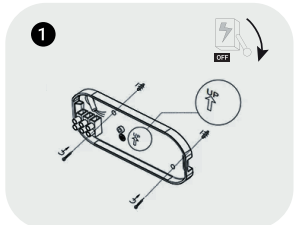

TECHNICAL DATASHEET

OUTDOOR WALL LED LIGHT UP & DOWN PROLIGHT+ IN ALUMINUM

DESCRIPTION :

Black outdoor wall LED light up & down Prolight+ 3000K warm white rectangular, IP65, 15w x2. The light output of this wall luminaire is well distributed on 2 sides of the wall and it creates a nice effect, which is why it is called the exterior luminaire Up & Down. This model has a magnificent design, which makes it perfectly adapted to a modern house. The LED wall light can be used around the house, at the front door and the back door, under the roofs, on the fences...

OUTDOOR WALL LED LIGHT :

1 DARK GREY

1 BLACK

INSTALLING :

ITEM	FEATURES
SKU	PRLDFL00222
Colour	Black Dark Grey
Material	Aluminium & tempered glass
Size	314 × 246 × 61 mm
LED	SMD
Protection rating	IP 65
Driver	KEGU
Power	2 × 15 w
Input	220 - 240v 50-60Hz
CRI	>80
Colour temperature	3000K warm white
Beam angle	2 × 100°
Lumens	2100lm
Instal	Wall Mounted
Application	Residential Commercial Administrative & Office
Certificate	CCC, CE, RoHS, SAA, SASO