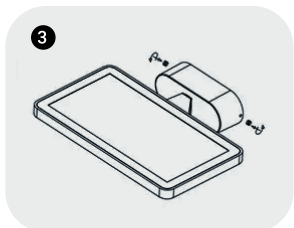

TECHNICAL DATASHEET

OUTDOOR WALL LED LIGHT UP & DOWN PROLIGHT+ IN ALUMINUM

DESCRIPTION :

Black outdoor wall LED light up & down Prolight+ 3000K warm white rectangular, IP65, 15w x2. The light output of this wall luminaire is well distributed on 2 sides of the wall and it creates a nice effect, which is why it is called the exterior luminaire Up & Down. This model has a magnificent design, which makes it perfectly adapted to a modern house. The LED wall light can be used around the house, at the front door and the back door, under the roofs, on the fences...

OUTDOOR WALL LED LIGHT :

1 DARK GREY

1 BLACK

INSTALLING :

ITEM	FEATURES
SKU	PRLDFL00222
Colour	Black Dark Grey
Material	Aluminium & tempered glass
Size	314 × 246 × 61 mm
LED	SMD
Protection rating	IP 65
Driver	KEGU
Power	2 × 15 w
Input	220 - 240v 50-60Hz
CRI	>80
Colour temperature	3000K warm white
Beam angle	2 × 100°
Lumens	2100lm
Instal	Wall Mounted
Application	Residential Commercial Administrative & Office
Certificate	CCC, CE, RoHS, SAA, SASO