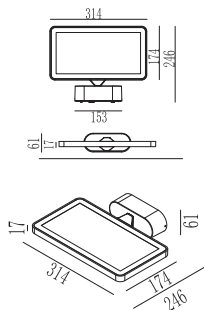

TECHNICAL DATASHEET

OUTDOOR WALL LED LIGHT UP & DOWN PROLIGHT+ IN ALUMINUM

DESCRIPTION :

Black outdoor wall LED light up & down Prolight+ 3000K warm white rectangular, IP65, 15w x2. The light output of this wall luminaire is well distributed on 2 sides of the wall and it creates a nice effect, which is why it is called the exterior luminaire Up & Down. This model has a magnificent design, which makes it perfectly adapted to a modern house. The LED wall light can be used around the house, at the front door and the back door, under the roofs, on the fences...

OUTDOOR WALL LED LIGHT :

1 DARK GREY

1 BLACK

INSTALLING :

ITEM	FEATURES
SKU	PRLDFL00222
Colour	Black Dark Grey
Material	Aluminium & tempered glass
Size	314 × 246 × 61 mm
LED	SMD
Protection rating	IP 65
Driver	KEGU
Power	2 × 15 w
Input	220 - 240v 50-60Hz
CRI	>80
Colour temperature	3000K warm white
Beam angle	2 × 100°
Lumens	2100lm
Instal	Wall Mounted
Application	Residential Commercial Administrative & Office
Certificate	CCC, CE, RoHS, SAA, SASO