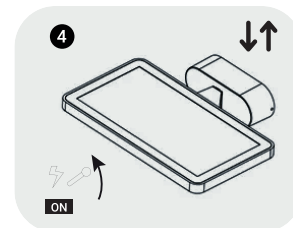

TECHNICAL DATASHEET

OUTDOOR WALL LED LIGHT UP & DOWN PROLIGHT+ IN ALUMINUM

DESCRIPTION :

Black outdoor wall LED light up & down Prolight+ 3000K warm white rectangular, IP65, 15w x2. The light output of this wall luminaire is well distributed on 2 sides of the wall and it creates a nice effect, which is why it is called the exterior luminaire Up & Down. This model has a magnificent design, which makes it perfectly adapted to a modern house. The LED wall light can be used around the house, at the front door and the back door, under the roofs, on the fences...

OUTDOOR WALL LED LIGHT :

1 DARK GREY

1 BLACK

INSTALLING :

ITEM	FEATURES
SKU	PRLDFL00222
Colour	Black Dark Grey
Material	Aluminium & tempered glass
Size	314 × 246 × 61 mm
LED	SMD
Protection rating	IP 65
Driver	KEGU
Power	2 × 15 w
Input	220 - 240v 50-60Hz
CRI	>80
Colour temperature	3000K warm white
Beam angle	2 × 100°
Lumens	2100lm
Instal	Wall Mounted
Application	Residential Commercial Administrative & Office
Certificate	CCC, CE, RoHS, SAA, SASO