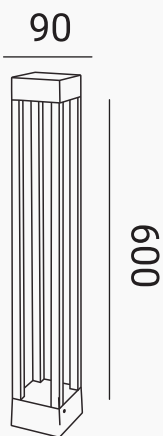

ITEM	FEATURES
SKU	PRLDBL00522DG
Colour	Dark grey
Material	Aluminum & Tempered Glass
Size	90 × H600 mm
LED	COB
Protection rating	IP 65
Driver	KEGU
Power	12 w
Input	220 - 240v 50-60Hz
CRI	>80
Colour temperature	3000K warm white
Beam angle	60°
Lumens	750lm
Instal	Mounted
Application	Residential   Commercial   Administrative & Office
Certificate	CCC, CE, RoHS, SAA, SASO