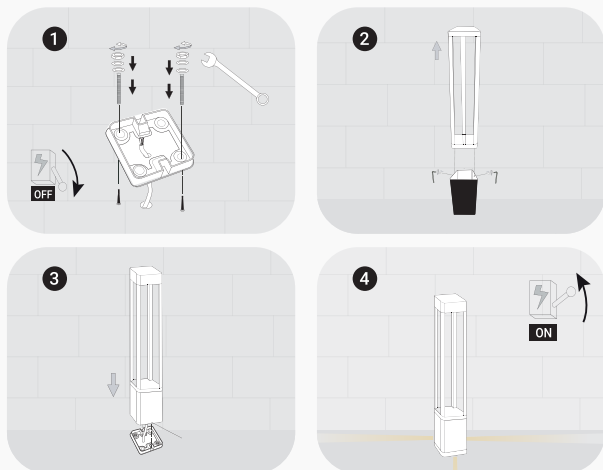

INSTALLING :