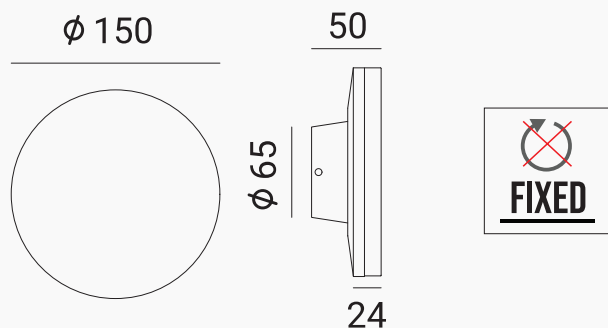

PROLIGHT+

OUTDOOR+

TECHNICAL DATASHEET

OUTDOOR WALL LED LIGHT PROLIGHT+ IN ALUMINUM

DESCRIPTION :

Outdoor Round Wall LED Light PROLIGHT+ available in 3000K warm white with IP54 which makes the lamp ideal for outdoor use. An innovative and sophisticated modern lighting design for outdoor spaces.

ITEM	FEATURES
SKU	PRLDWM01822
Colour	Dark grey Black
Material	Aluminium & PC
Size	φ150 × H 55 mm
LED	SMD
Protection rating	IP 54
Driver	KEGU
Power	12 w
Input	220 - 240v 50-60Hz
CRI	>80
Colour temperature	3000K warm white
Beam angle	360°
Lumens	520lm
Instal	Wall Mounted
Application	Residential Commercial Administrative & Office
Certificate	CCC, CE, RoHS, SAA, SASO