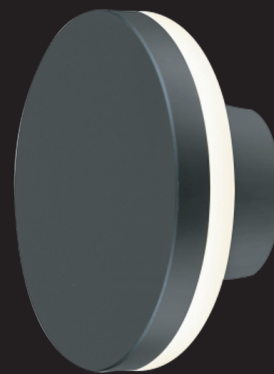

PROLIGHT+

OUTDOOR+

TECHNICAL DATASHEET

OUTDOOR WALL LED LIGHT PROLIGHT+ IN ALUMINUM

DESCRIPTION :

Outdoor Round Wall LED Light PROLIGHT+ available in 3000K warm white with IP54 which makes the lamp ideal for outdoor use. An innovative and sophisticated modern lighting design for outdoor spaces.

A perfect fit for a scandinavian or contemporary style home, it features a timeless round design and a modern finish that add instant ambience to any exterior.

This luminaire offers substantial LED energy efficiency and convenience.

ITEM	FEATURES
SKU	PRLDWM01822
Colour	Dark grey Black
Material	Aluminium & PC
Size	φ150 × H 55 mm
LED	SMD
Protection rating	IP 54
Driver	KEGU
Power	12 w
Input	220 - 240v 50-60Hz
CRI	>80
Colour temperature	3000K warm white
Beam angle	360°
Lumens	520lm
Instal	Wall Mounted
Application	Residential Commercial Administrative & Office
Certificate	CCC, CE, RoHS, SAA, SASO

INSTALLING :

OUTDOOR BOLLARD LED:

1 BLACK

2 DARK GREY