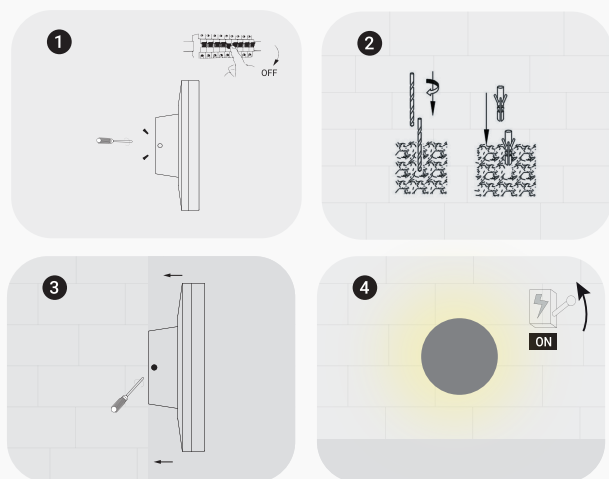

PROLIGHT+

OUTDOOR+

TECHNICAL DATASHEET

OUTDOOR WALL LED LIGHT PROLIGHT+ IN ALUMINUM

DESCRIPTION :

Outdoor Round Wall LED Light PROLIGHT+ available in 3000K warm white with IP54 which makes the lamp ideal for outdoor use. An innovative and sophisticated modern lighting design for outdoor spaces.

ITEM	FEATURES
SKU	PRLDWM01822
Colour	Dark grey Black
Material	Aluminium & PC
Size	φ150 × H 55 mm
LED	SMD
Protection rating	IP 54
Driver	KEGU
Power	12 w
Input	220 - 240v 50-60Hz
CRI	>80
Colour temperature	3000K warm white
Beam angle	360°
Lumens	520lm
Instal	Wall Mounted
Application	Residential Commercial Administrative & Office
Certificate	CCC, CE, RoHS, SAA, SASO

INSTALLING :

OUTDOOR BOLLARD LED:

1 BLACK

2 DARK GREY