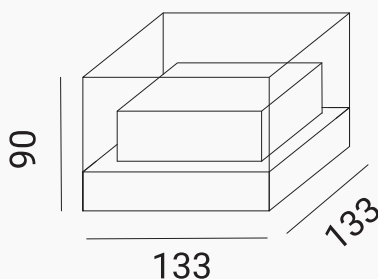

PROLIGHT+

OUTDOOR+

DATA SHEET

OUTDOOR WALL LED LIGHT PROLIGHT+ IN ALUMINUM

DESCRIPTION :

Prolight+ square wall LED lamp available in 3000K warm white with IP54 which makes it ideal for outdoor use.

Featuring an architectural finish, this elegant fixture features a forward-downward beam, creating an elegant light effect. An innovative and sophisticated modern lighting design for outdoor spaces. This luminaire offers substantial LED energy efficiency and convenience.

INSTALLING :

ITEM	FEATURES
SKU	PRLDWM00722
Colour	Black Dark grey
Material	Aluminum & PC
Size	133 × 133 × H 90 mm
LED	SMD
Protection rating	IP 54
Driver	KEGU
Power	7 w
Input	220 - 240v 50-60Hz
CRI	>80
Colour temperature	3000K warm white
Beam angle	360°
Lumens	350lm
Instal	Wall Mounted
Application	Residential Commercial Administrative & Office
Certificate	CCC, CE, RoHS, SAA, SASO