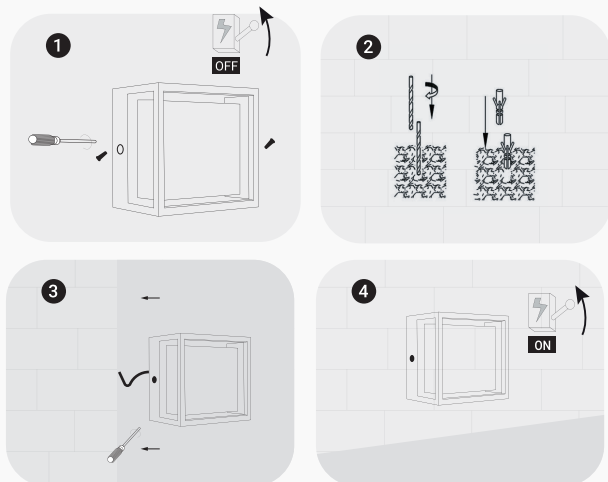

PROLIGHT+

OUTDOOR+

DATA SHEET

OUTDOOR WALL LED LIGHT PROLIGHT+ IN ALUMINUM

DESCRIPTION :

Prolight+ square wall LED lamp available in 3000K warm white with IP54 which makes it ideal for outdoor use.

Featuring an architectural finish, this elegant fixture features a forward-downward beam, creating an elegant light effect. An innovative and sophisticated modern lighting design for outdoor spaces. This luminaire offers substantial LED energy efficiency and convenience.

INSTALLING :

ITEM	FEATURES
SKU	PRLDWM00722
Colour	Black Dark grey
Material	Aluminum & PC
Size	133 × 133 × H 90 mm
LED	SMD
Protection rating	IP 54
Driver	KEGU
Power	7 w
Input	220 - 240v 50-60Hz
CRI	>80
Colour temperature	3000K warm white
Beam angle	360°
Lumens	350lm
Instal	Wall Mounted
Application	Residential Commercial Administrative & Office
Certificate	CCC, CE, RoHS, SAA, SASO

WALL LED LIGHT

1 DARK GREY

2 BLACK