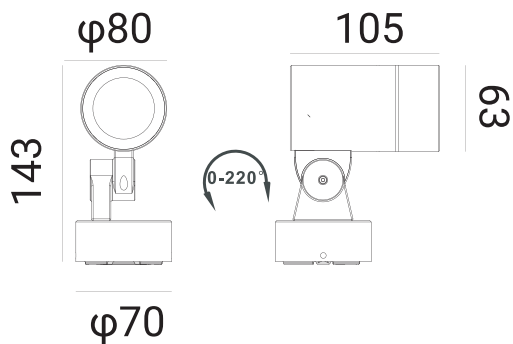

PROLIGHT+ OUTDOOR

TECHNICAL DATASHEET

OUTDOOR SPOTLIGHT LED PROLIGHT+ IN ALUMINUM

DESCRIPTION :

Outdoor Spotlight Prolight+ compatible with GU10 or MR16 LED bulbs. The high IP rating is IP65 makes the lamp ideal for outdoor use. Innovative and sophisticated modern lighting design for the outdoor spaces. Featuring an architectural finish, this sleek cylindrical creating an elegantly moody spotlighting effect. LED energy-efficiency offers substantial savings and convenience.

INSTALLING :

ITEM

CARACTÉRISTIQUES

SKU	PRLDSP00222
Color	Dark grey Black
Material	Aluminium
Size	143 x 105 x φ80 MM
Bulb	GU10 MR16
Protection rating	IP 65
Rotation angle	0-220°
Application	Residential Commercial Administrative & Office
Certificate	CCC, CE, RoHS, SAA, SASO

OUTDOOR SPOT LED LIGHT :

1 DARK GREY

2 BLACK