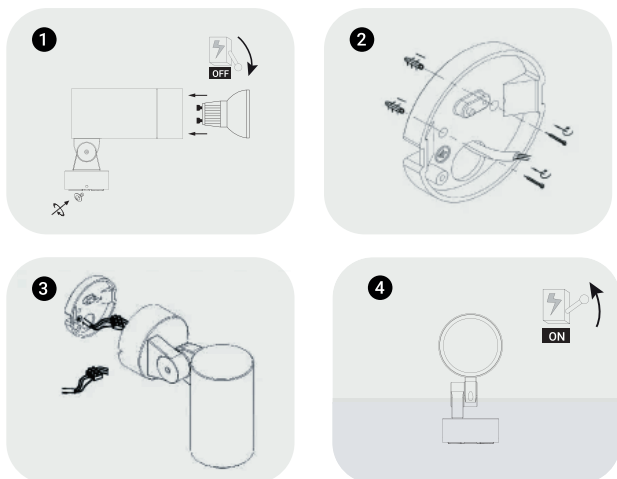

PROLIGHT+ OUTDOOR

TECHNICAL DATASHEET

OUTDOOR SPOTLIGHT LED PROLIGHT+ IN ALUMINUM

DESCRIPTION :

Outdoor Spotlight Prolight+ compatible with GU10 or MR16 LED bulbs. The high IP rating is IP65 makes the lamp ideal for outdoor use. Innovative and sophisticated modern lighting design for the outdoor spaces. Featuring an architectural finish, this sleek cylindrical creating an elegantly moody spotlighting effect. LED energy-efficiency offers substantial savings and convenience.

INSTALLING :

ITEM

CARACTÉRISTIQUES

SKU	PRLDSP00222
Color	Dark grey Black
Material	Aluminium
Size	143 x 105 x φ80 MM
Bulb	GU10 MR16
Protection rating	IP 65
Rotation angle	0-220°
Application	Residential Commercial Administrative & Office
Certificate	CCC, CE, RoHS, SAA, SASO

OUTDOOR SPOT LED LIGHT :

1 DARK GREY

2 BLACK