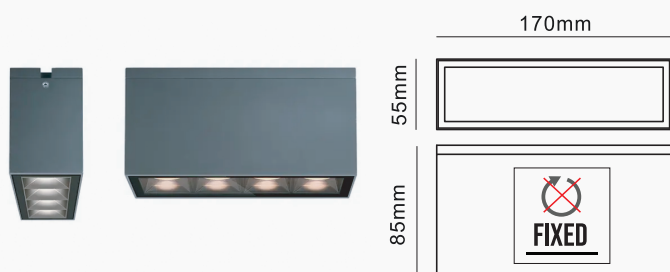

#### DESCRIPTION :

Black Outdoor led ceiling light by Prolight+ available in 3000k warm white. The high IP rating is IP65 makes the lamp ideal for outdoor use.

Innovative and sophisticated modern lighting design for the outdoor spaces. Featuring an architectural finish, this cubic fixture features a targeted down beam, creating an elegantly moody spotlighting effect. LED energy efficiency offers substantial savings and convenience.

#### FEATURES

SKU	PRLDSL00622BK
Colour	Black
Material	Aluminum
Size	170 × 55 × 85MM
LED	COB
Protection rating	IP 65
Driver	KEGU
Power	10w
Input	220 - 240v 50-60Hz
CRI	>80
Colour temperature	3000K warm white
Beam angle	12°   24°   38°   50°
Lumens	950lm
Instal	Surface Mounted
Application	Residential   Commercial   Administrative & Office
Certificate	CCC, CE, RoHS, SAA, SASO