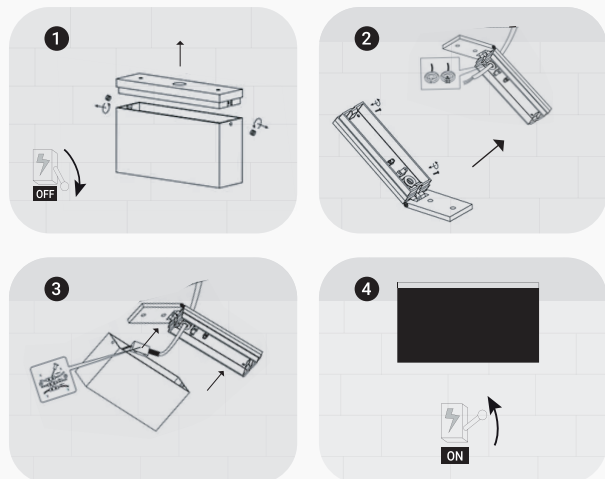

INSTALLING :