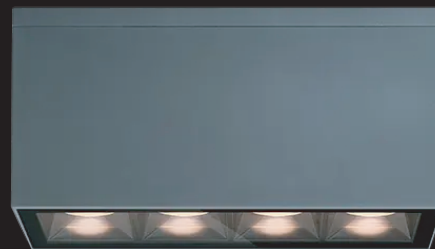

PROLIGHT+ OUTDOOR+