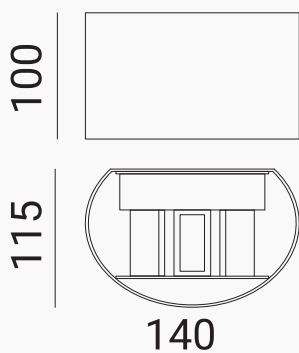

TECHNICAL DATASHEET

OUTDOOR WALL LED LIGHT PROLIGHT+ IN ALUMINUM

DESCRIPTION :

Waterproof outdoor wall LED light 2*3w by Prolight+ available in two finishing options, black and dark grey with IP54 which makes the lamp ideal for outdoor use. Featuring an architectural finish, this elegant luminaire features an up and down light beam, creating an elegant light effect. An innovative and sophisticated modern lighting design, this luminaire offers substantial energy efficiency and convenience.

INSTALLING :

ITEM	FEATURES
SKU	PRLDUD006R22
Colour	Black Dark grey
Material	Aluminium & PC
Size	140 x 115 x 100MM
LED	SMD
Protection rating	IP 54
Driver	KEGU
Power	2*3w
Input	220 - 240v 50-60Hz
CRI	>80
Colour temperature	3000K warm white
Beam angle	Adjustable from 10-90°
Lumens	2*205lm
Instal	Surface Mounted
Application	Residential Commercial Administrative & Office
Certificate	CCC, CE, RoHS, SAA, SASO