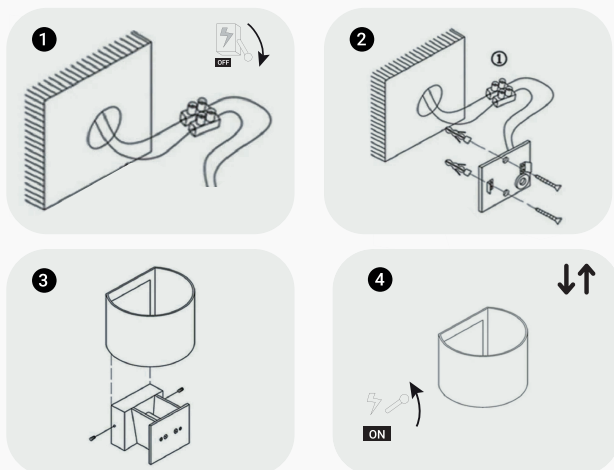

TECHNICAL DATASHEET

OUTDOOR WALL LED LIGHT PROLIGHT+ IN ALUMINUM

DESCRIPTION :

Waterproof outdoor wall LED light 2*3w by Prolight+ available in two finishing options, black and dark grey with IP54 which makes the lamp ideal for outdoor use. Featuring an architectural finish, this elegant luminaire features an up and down light beam, creating an elegant light effect. An innovative and sophisticated modern lighting design, this luminaire offers substantial energy efficiency and convenience.

INSTALLING :

ITEM	FEATURES
SKU	PRLDUD006R22
Colour	Black Dark grey
Material	Aluminium & PC
Size	140 x 115 x 100MM
LED	SMD
Protection rating	IP 54
Driver	KEGU
Power	2*3w
Input	220 - 240v 50-60Hz
CRI	>80
Colour temperature	3000K warm white
Beam angle	Adjustable from 10-90°
Lumens	2*205lm
Instal	Surface Mounted
Application	Residential Commercial Administrative & Office
Certificate	CCC, CE, RoHS, SAA, SASO