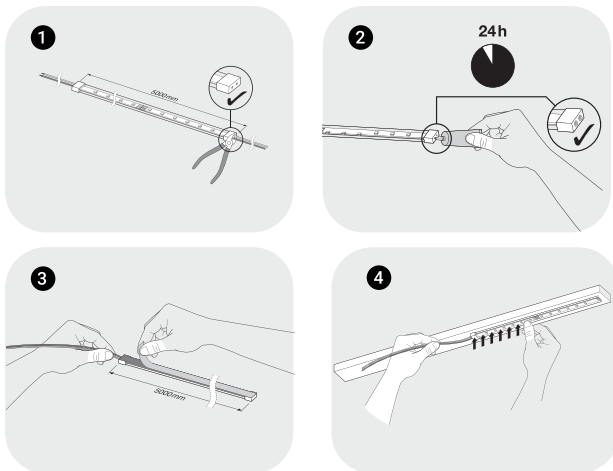

PROLIGHT

BASIC+

TECHNICAL DATASHEET

STRIP LED LIGHT 12V SMD 2835 PROLIGHT+

DESCRIPTION :

12V 2835 SMD PREMIUM STRIP LED light Prolight+ 2700K warm white with IP20 . Excellent design options and flexible lighting solution, can be used as directional light on stairs, work spaces, or as basic room lighting, kitchens, and bedroom... With smart and easy-to-install technology options, Strip LED are a popular choice to create a quality decorative ambiance.

INSTALLING :

ITEM	FEATURES
SKU	PRLH12V28351682700
CT	2700K Ultra Warm white
Voltage	12V
SMD	2835
LED QTY	168 leds / Meter
RA	≥80
Lumen	1650 Lm / Meter
Power	14.5W/M
IP Range	IP20 nacked
Cut	12V - 3 Leds/cut
PCB Width	10MM
Packing	5M/Roll in anti static bag
Certificate	CCC, CE, RoHS, SAA, SASO

STRIPE LED :