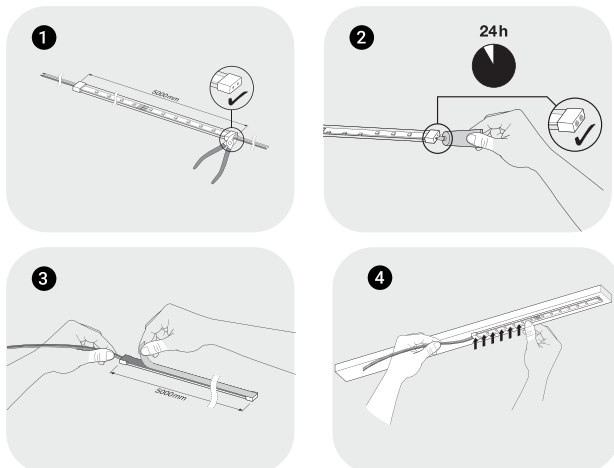

PROLIGHT

BASIC+

TECHNICAL DATASHEET

STRIP LED LIGHT 24V SMD 2835 PROLIGHT+

DESCRIPTION :

24V 2835 SMD PREMIUM STRIP LED light Prolight+ 3000K warm white with IP20 . Excellent design options and flexible lighting solution, can be used as directional light on stairs, work spaces, or as basic room lighting, kitchens, and bedroom... With smart and easy-to-install technology options, Strip LED are a popular choice to create a quality decorative ambiance.

INSTALLING :

ITEM	FEATURES
SKU	PRLH24V28351683000
CT	Warm white 3000K
Voltage	24V
SMD	2835
LED QTY	168 leds / Meter
RA	≥80
Lumen	1650 Lm / Meter
Power	14.5W/M
IP Range	IP20 nacked
Cut	24V - 6 Leds/cut
PCB Width	10MM
Packing	5M/Roll in anti static bag
Certificate	CCC, CE, RoHS, SAA, SASO

STRIPE LED :