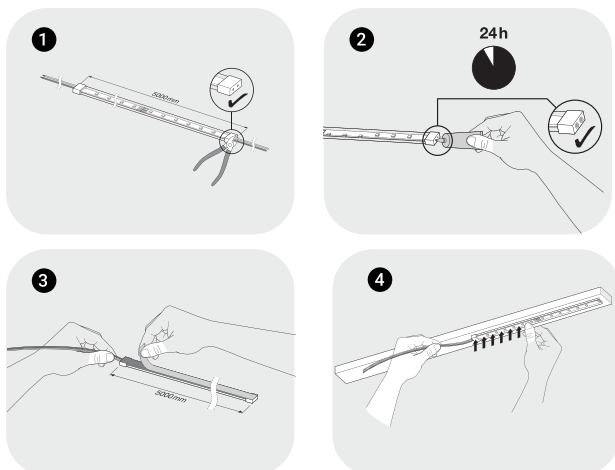

PROLIGHT

BASIC+

TECHNICAL DATASHEET

STRIP LED LIGHT 24V SMD 2835 PROLIGHT+

DESCRIPTION :

24V 2835 SMD PREMIUM STRIP LED light Prolight+ 4000K daylight with IP20 . Excellent design options and flexible lighting solution, can be used as directional light on stairs, work spaces, or as basic room lighting, kitchens, and bedroom...

With smart and easy-to-install technology options, Strip LED are a popular choice to create a quality decorative ambiance.

INSTALLING :

ITEM	FEATURES
SKU	PRLH24V28351684000
CT	4000K Daylight
Voltage	24V
SMD	2835
LED QTY	168 leds / Meter
RA	≥80
Lumen	1650 Lm / Meter
Power	14.5W/M
IP Range	IP20 nacked
Cut	24V - 6 Leds/cut
PCB Width	10MM
Packing	5M/Roll in anti static bag
Certificate	CCC, CE, RoHS, SAA, SASO

STRIPE LED :