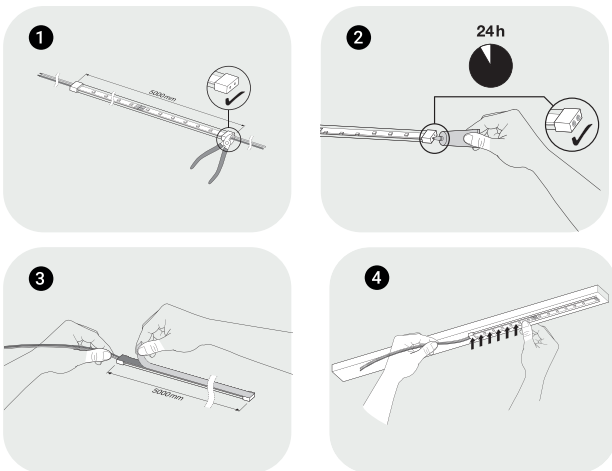

PROLIGHT

BASIC+

TECHNICAL DATASHEET

STRIP LED LIGHT 12V SMD 2835 PROLIGHT+

DESCRIPTION :

24V 2835 SMD PREMIUM STRIP LED light Prolight+ 4000K daylight with IP20 . Excellent design options and flexible lighting solution, can be used as directional light on stairs, work spaces, or as basic room lighting, kitchens, and bedroom...

With smart and easy-to-install technology options, Strip LED are a popular choice to create a quality decorative ambiance.

INSTALLING :

ITEM	FEATURES
SKU	PRLH12V28351204000
CT	Daylight 4000K
Voltage	12V
SMD	2835
LED QTY	168 leds / Meter
RA	≥80
Lumen	1000 Lm / Meter
Power	10.5W/M
IP Range	IP20 nacked
Cut	12V - 3 Leds/cut
PCB Width	5MM
Packing	5M/Roll in anti static bag
Certificate	CCC, CE, RoHS, SAA, SASO

STRIPE LED :