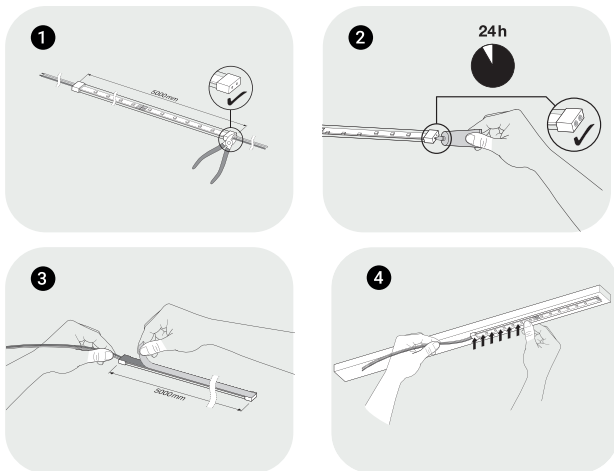

INSTALLING :