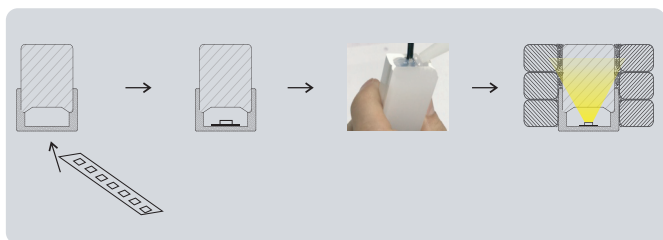

PROLIGHT+ BASIC

DATA SHEET

WATERPROOF LINEAR PROFILE LED PRIPO03 PROLIGHT+

PROFILÉ LED :

SPÉCIFICATIONS :

Application	Apparent, Encastrable
Material	PC
Length	3m
Inner width	10.2m
Color	Argent
Cover	Frosted
Accessories	Plastic end caps, Mounting clip
Strip Led	Up to a width of 10mm (It is recommended to use 120pcs led/m to avoid visible dots).
Power	Max 14.4W/M
IP Rating	IP67

SERVICE ENVIRONNEMENT ET INSTALLATION:

- Put the waterproof led strip directly to led profile

- With clip

ACCESSORIES :

PC Cover

■ PMMA profile IP004