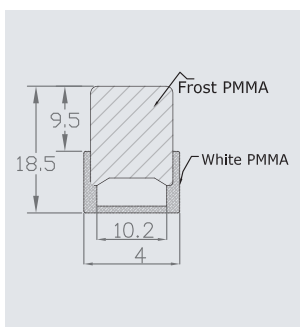

PROLIGHT+ BASIC

DATA SHEET

WATERPROOF LINEAR PROFILE LED PRIPO03 PROLIGHT+

PROFILÉ LED :

SPÉCIFICATIONS :

Application	Apparent, Encastrable
Material	PC
Length	3m
Inner width	10.2m
Color	Argent
Cover	Frosted
Accessories	Plastic end caps, Mounting clip
Strip Led	Up to a width of 10mm (It is recommended to use 120pcs led/m to avoid visible dots).
Power	Max 14.4W/M
IP Rating	IP67

SERVICE ENVIRONNEMENT ET INSTALLATION:

- Put the waterproof led strip directly to led profile

- With clip

ACCESSORIES :

PC Cover

■ PMMA profile IP004