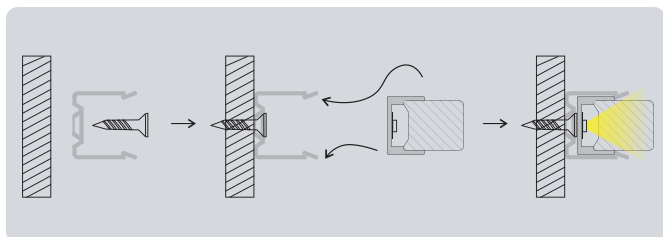

PROLIGHT+ BASIC

DATA SHEET

WATERPROOF LINEAR PROFILE LED PRIPO03 PROLIGHT+

PROFILÉ LED :

SPÉCIFICATIONS :

Application	Apparent, Encastrable
Material	PC
Length	3m
Inner width	10.2m
Color	Argent
Cover	Frosted
Accessories	Plastic end caps, Mounting clip
Strip Led	Up to a width of 10mm (It is recommended to use 120pcs led/m to avoid visible dots).
Power	Max 14.4W/M
IP Rating	IP67

SERVICE ENVIRONNEMENT ET INSTALLATION:

- Put the waterproof led strip directly to led profile

- With clip

ACCESSORIES :

PC Cover

■ PMMA profile IP004