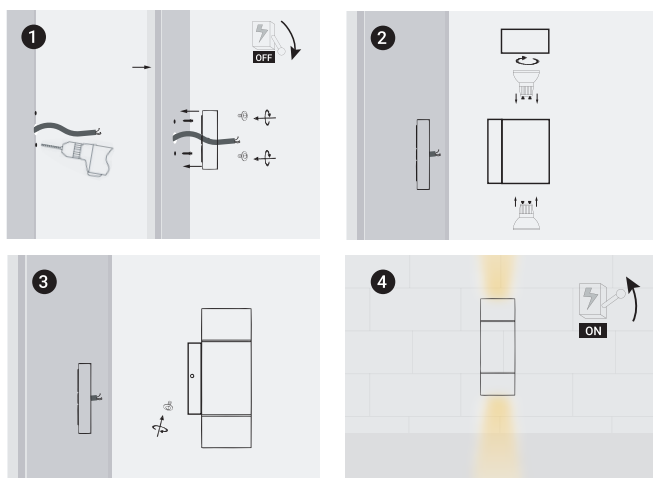

#### WALL LED LIGHT

- Modern black waterproof aluminum wall light compatible with two GU10/ 2\*MAX.11W/ P65/ 3000k warm white

#### INSTAL :

ITEM	FEATURES
SKU	PRLDUD00122BK
Color	Aluminum
Material	Black
Seize	95 x 70 x H177 mm
Bulb	2 x GU10
IP rating	IP 65
Diffuser	clear tempered glass
Instal	Wall, Mounted
Application	Residential   Commercial   Administrative & Office
Certificate	CCC, CE, RoHS, SAA, SASO