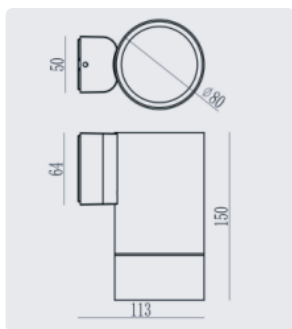

DATA SHEET

OUTDOOR WATERPROOF WALL LIGHT PROLIGHT+ IN ALUMINUM

WALL LED LIGHT