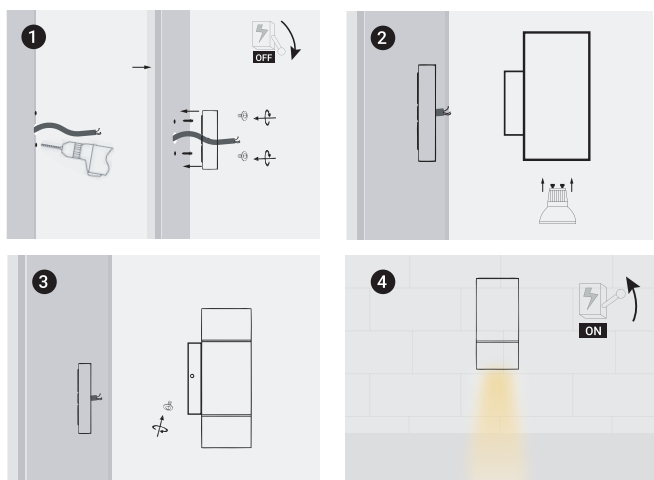

### OUTDOOR WATERPROOF WALL LIGHT PROLIGHT+ IN ALUMINUM

#### WALL LED LIGHT

- Modern black waterproof aluminum wall light compatible with two GU10/ MR16 / MAX.11W /P65/ 3000k warm white

#### INSTAL :

ITEM	FEATURES
SKU	PRLDDL00722BK
Color	Black
Material	Aluminum
Seize	150 x 113 x H80 mm
Bulb	MR16   GU10
IP rating	IP 65
Diffuser	clear tempered glass
Instal	Wall, Mounted
Application	Residential   Commercial   Administrative & Office
Certificate	CCC, CE, RoHS, SAA, SASO