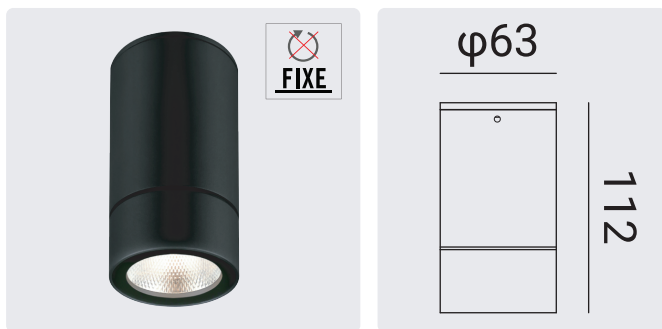

TECHNICAL DATASHEET

OUTDOOR CEILING LED LIGHT PROLIGHT+ IN ALUMINUM

CEILING LED LIGHT :