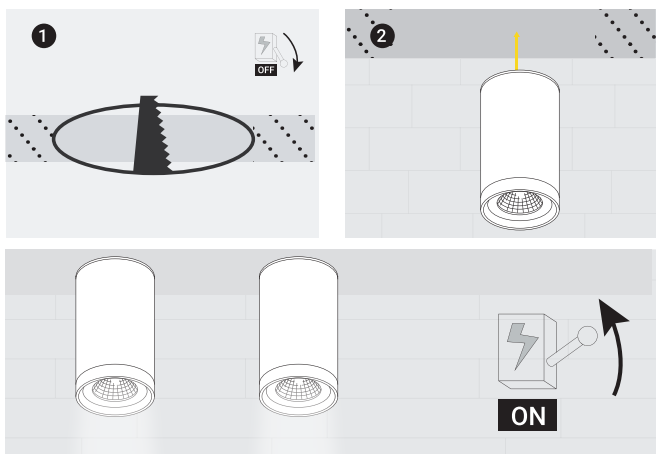

#### CEILING LED LIGHT :

- Modern black Outdoor waterproof mounted spot light in aluminum with COB LED / IP65 / 6w / 3000k warm white

#### INSTAL :

- 1 Drill the ceiling
- 2 Place the the support in the drilling diametre ceiling

ITEM	FEATURES
SKU	PRLDCL001C22BK
Color	Black
Material	Aluminium & Tempered Glass
Size	φ63x112MM
LED	COB
DRIVER	KEGU
Protection rating	IP 65
CRI	>80
Voltage	220 - 240v 50-60Hz
Power	6w
Beam angle	60°
Lumens	260lm
Color temperature	3000K warm white
Application	Residential   Commercial   Administrative & Office
Certificat	CCC, CE, RoHS, SAA, SASO