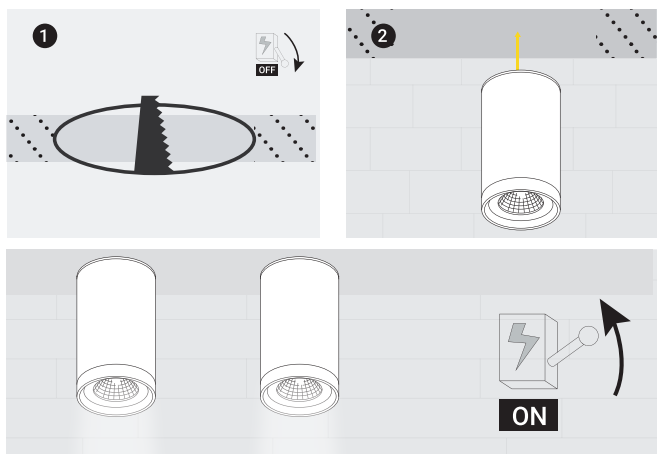

PROLIGHT+ OUTDOOR+

TECHNICAL DATASHEET

OUTDOOR CEILING LED LIGHT PROLIGHT+ IN ALUMINUM

CEILING LED LIGHT :

- Modern dark grey Outdoor waterproof mounted spot light in aluminum with COB LED / IP65 / 6w / 3000k warm white

INSTAL :

- 1 Drill the ceiling
- 2 Place the the support in the drilling diametre ceiling

ITEM	FEATURES
SKU	PRLDCL001C22DG
Color	Dark Grey
Material	Aluminium & Tempered Glass
Size	φ63x112MM
LED	COB
DRIVER	KEGU
Protection rating	IP 65
CRI	>80
Voltage	220 - 240v 50-60Hz
Power	6w
Beam angle	60°
Lumens	260lm
Color temperature	3000K warm white
Application	Residential Commercial Administrative & Office
Certificat	CCC, CE, RoHS, SAA, SASO