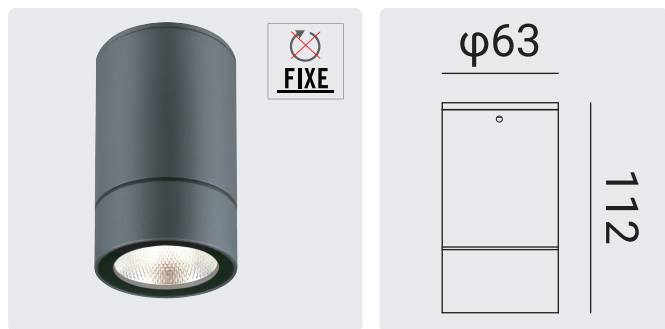

PROLIGHT+ OUTDOOR+

TECHNICAL DATASHEET

OUTDOOR CEILING LED LIGHT PROLIGHT+ IN ALUMINUM

CEILING LED LIGHT :

- Modern dark grey Outdoor waterproof mounted spot light in aluminum with COB LED / IP65 / 6w / 3000k warm white

INSTAL :

- 1 Drill the ceiling
- 2 Place the the support in the drilling diametre ceiling

ITEM	FEATURES
SKU	PRLDCL001C22DG
Color	Dark Grey
Material	Aluminium & Tempered Glass
Size	φ63x112MM
LED	COB
DRIVER	KEGU
Protection rating	IP 65
CRI	>80
Voltage	220 - 240v 50-60Hz
Power	6w
Beam angle	60°
Lumens	260lm
Color temperature	3000K warm white
Application	Residential Commercial Administrative & Office
Certificat	CCC, CE, RoHS, SAA, SASO