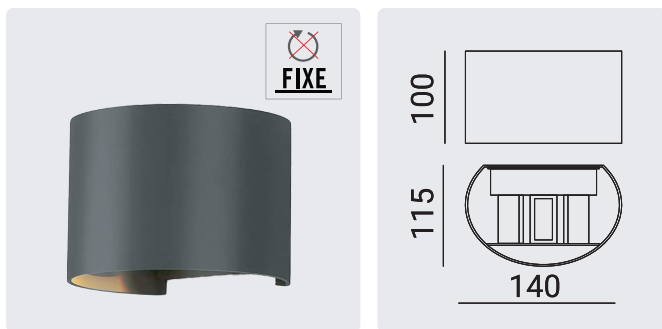

#### WALL LED LIGHT :

- Modern dark grey waterproof wall light in Aluminum  
2\*3W / SMD / IP54 / 3000k blanc chaud

#### INSTAL :

ITEM	CARACTÉRISTIQUES
SKU	PRLDUD006R22DG
Color	Dark Grey
Material	Aluminum & PC
Size	140 x 115 x 100 mm
LED	SMD
DRIVER	KEGU
Protection rating	IP 54
CRI	>80
Voltage	220 - 240v 50-60Hz
Power	2*3w
Beam Angle	Réglable de 10 à 90°
Lumens	2*205lm
Color temperature	3000K warm white
Application	Residential   Commercial   Administrative & Office
Certificate	CCC, CE, RoHS, SAA, SASO