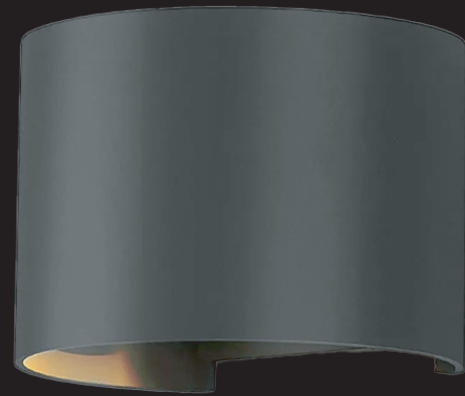

PROLIGHT+

OUTDOOR+