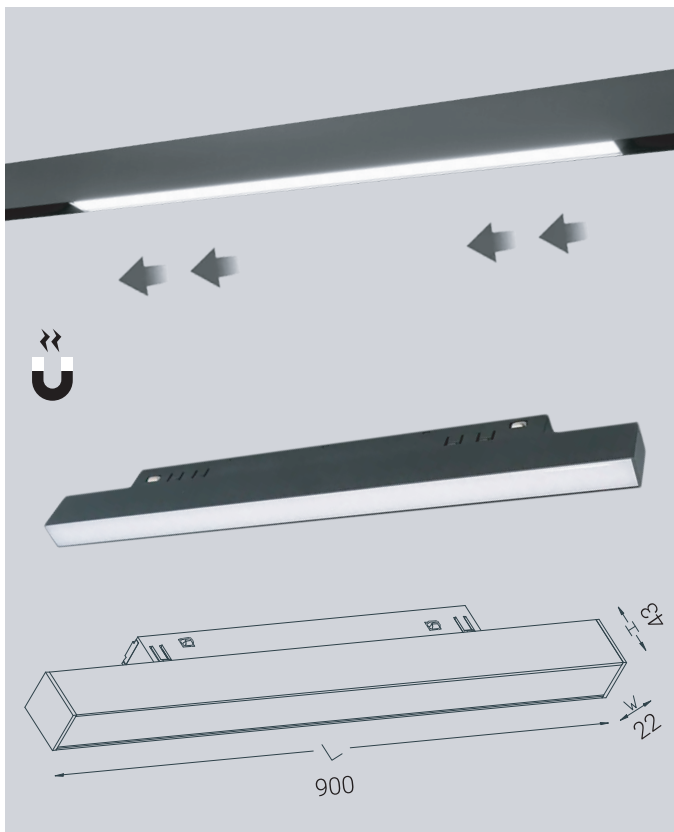

PROLIGHT

BASIC+

DATA SHEET

LINEAR MAGNETIC LED LIGHT PROLIGHT+ IN ALUMINUM

LUMINAIRE LED :

SPECIFICATIONS :

ITEM	FEATURES
SKU	PRWJFG09
Color	Black
Material	Aluminum + PMMA
Seize	900 × 22 × 43mm
IP Rating	IP 20
Power	30w
Voltage	DC48V
HZ	50-60Hz
CRI	>90
Color temperature	3000K Warm White
Beam Angle	120°
Lumens	2400lm
Functionality	Orientable
Application	Residential Commercial Administration and office