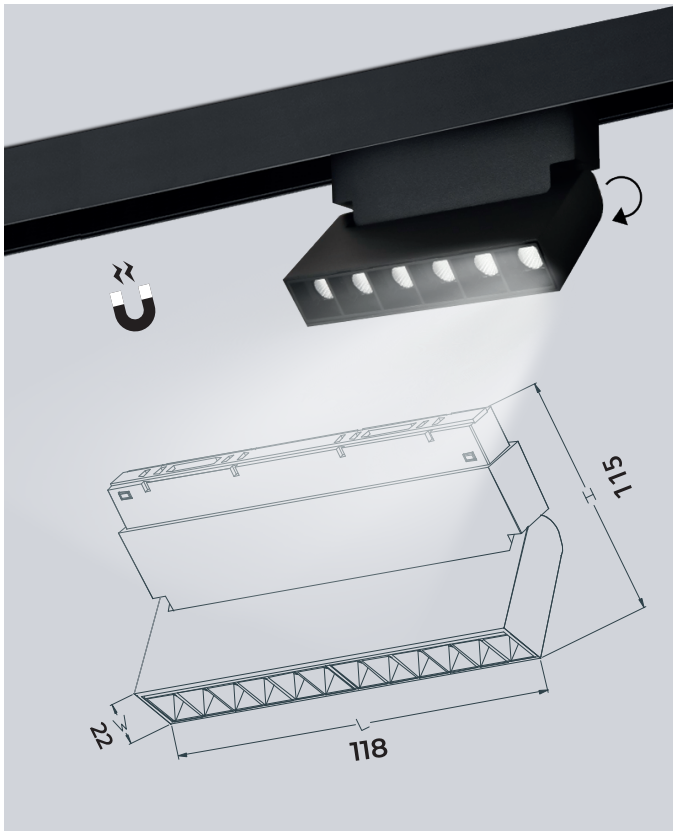

PROLIGHT

BASIC+

DATA SHEET

FOLDABLE MAGNETIC LINEAR TRACKS LIGHT PROLIGHT+ EN ALUMINUM

MAGNETIC LINEARLED :

SPÉCIFICATIONS :

ITEM	FEATURES
SKU	PRWJZGS06
Colour	Black
Material	Aluminum + PMMA
Seize	118 × 22 × 115mm
IP Rating	IP 20
Power	6w
Voltage	DC48V
Hz	50-60Hz
CRI	>90
Color temperature	3000K Warm White
Beam Angle	24° / 36°
Lumens	480lm
Functionality	Orientable
Application	Residential Commercial Administration & office