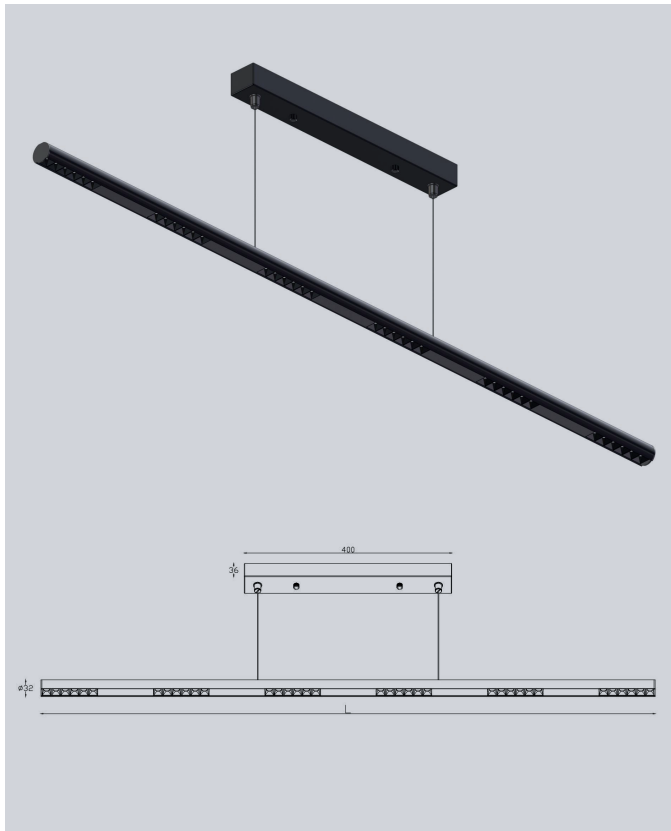

### SUSPENDED LINEAR LED LUMINAIRE PROLIGHT+ IN ALUMINUM

#### LUMINAIRE LED :

#### SPECIFICATIONS :

| ITEM              | FEATURES   |
|-------------------|--|
| SKU               | PRLDY032GS20   |
| Color             | Black  |
| Material          | Aluminum   |
| Seize             | φ32*2052mm   |
| IP Rating         | IP 20  |
| Power             | 50w  |
| Voltage           | AC220-240V   |
| HZ                | 50-60Hz  |
| CRI               | >90  |
| Color temperature | 3000K Warm White                                     |
| Beam Angle        | 36°  |
| Lumens            | 1120lm   |
| Functionality     | Suspended  |
| Application       | Residential   Commercial   Administration and office |