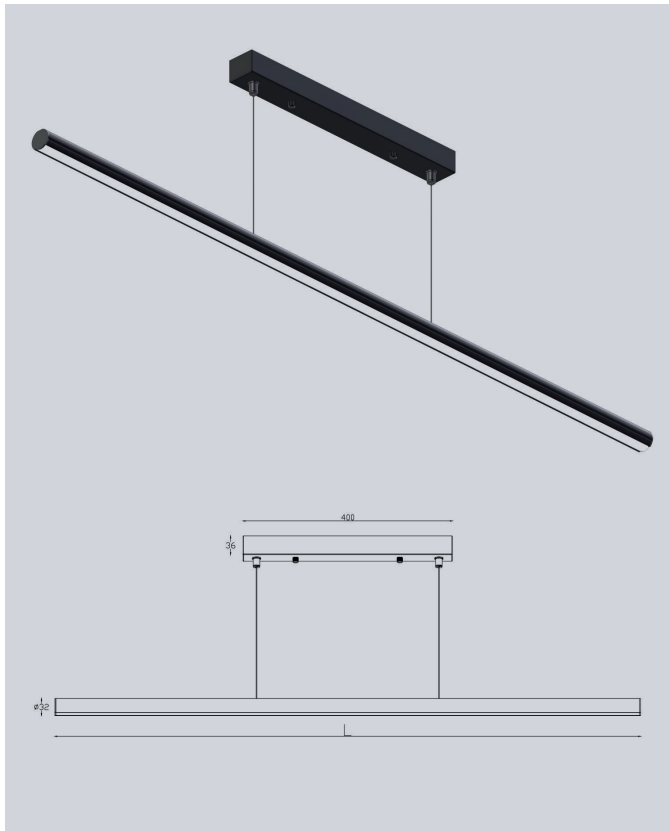

DATA SHEET

SUSPENDED LINEAR LED LUMINAIRE PROLIGHT+ IN ALUMINUM

LUMINAIRE LED :

SPECIFICATIONS :

ITEM	FEATURES
SKU	PRLDY032FG20
Color	Black
Material	Aluminium + PC
Seize	φ32*L2052mm
IP Rating	IP 20
Power	42w
Voltage	AC220-240V
HZ	50-60Hz
CRI	>90
Color temperature	3000K Warm White
Beam Angle	110°
Lumens	1120lm
Functionality	Suspended
Application	Residential Commercial Administration and office