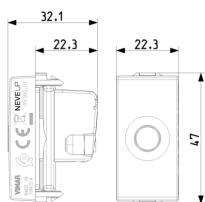

Product Status

3 - Active

Minimum order quantity

10 NR

You may also be interested in

09300.10 - TV-RD-SAT through-line male outlet white

09303 - TV-FM-SAT single conn. 3outs white

09318 - F-type TV outlet white

09313 - TV IEC single connection outlet white

09302.01 - TV-RD-SAT single conn.outlet 2outs white

Drawings

Space view

Backside view

3D View

Technical data

- **Class group:** Antenna and satellite technique
- **Class:** Antenna socket box
- **Model:** End socket
- **Cover:** None
- **Tap loss at 860 MHz:** 0,10 dB
- **Tap loss at 2150 MHz:** 0,20 dB
- **Number of outlets:** 1
- **Suitable for remote power supply:** Yes
- **Type of fastening:** Snap mounting (engagement)
- **Colour:** White
- **RAL-number (similar):** 9003
- **Surface finishing:** Glossy
- **Material:** Plastic

Certifications

- 00. CE Marking - EU
- 10. EAC Eurasian Customs Union
- 37. Marking - Morocco
- 43. UKCA mark - Great Britain
- 99. WEEE Directive ([download](#))

Packaging

8 007352 296381

Code 8007352296381
Quantity 1 NR
Dim. 4.1x2.8x5.3 [cm]
Weight 39.8 [g]

8 007352 296398

Code 8007352296398
Quantity 10 NR
Dim. 14.4x9x6 [cm]
Weight 434.2 [g]

8 007352 296404

Code 8007352296404
Quantity 160 NR
Dim. 37.5x30x13.5 [cm]
Weight 7,270 [g]

Legal

Vimar reserves the right to change at any time and without notice the characteristics of the products reported. Installation should be carried out by qualified staff in compliance with the current regulations regarding the installation of electrical equipment in the country where the products are installed. For the terms of use of the information on the product info sheet see [Conditions of Use](#).